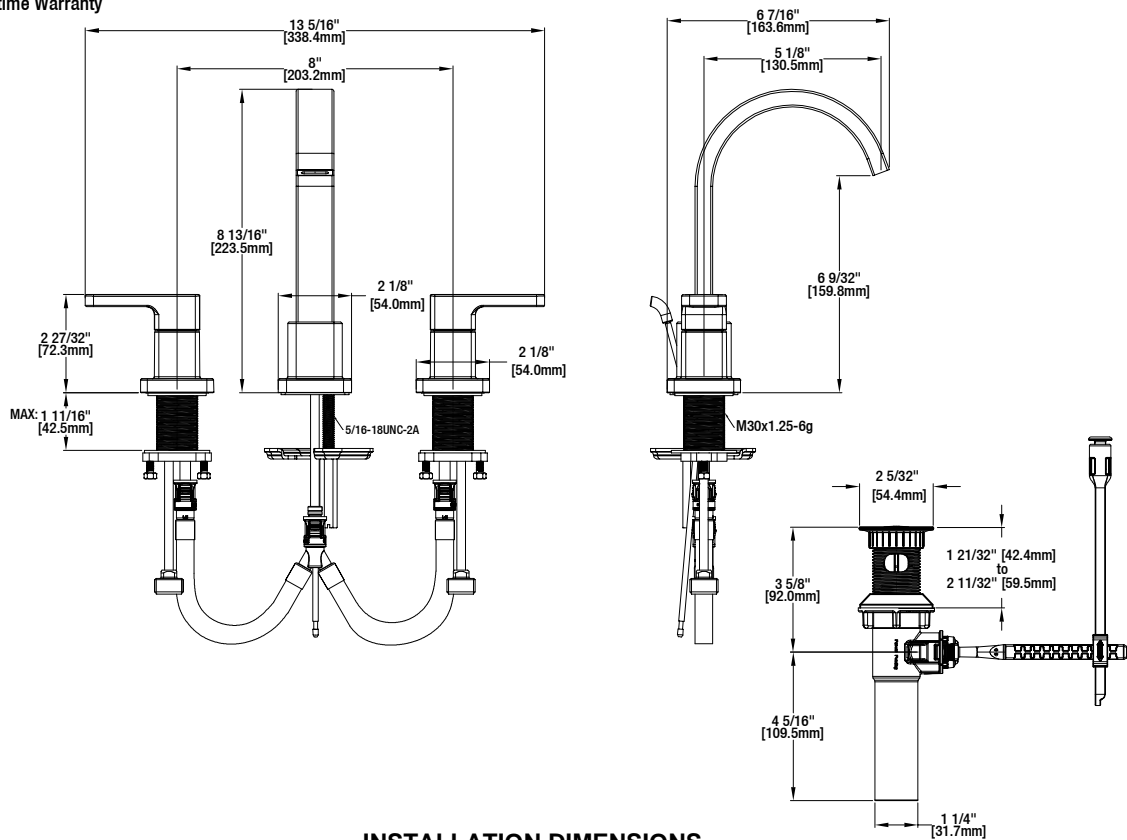

WARRANTY

- Limited Lifetime Warranty

INSTALLATION DIMENSIONS

Schön reserves the right to make changes in specifications and materials and to change and discontinue models, both without notice or obligation. Dimensions are for reference only.