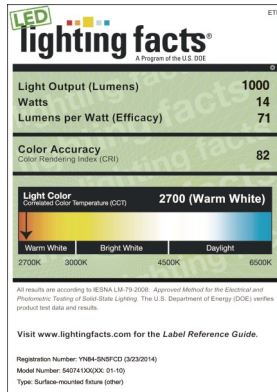

KEY FEATURES & BENEFITS

- 14 Watt Low Power and High Performance
- 1000 lumens
- 82 CRI
- 2700K
- UL-Damp and Dry Locations
- Replaces most applications using 100w incandescent lamps
- Rated life 35,000 hours

ETI SOLID STATE™
LIGHTING
INC.

855-384-7754 www.etissl.com

14 Watt 1000lms Round Flush Mount

LED

SPECIFICATION DATA

Project _____

Item Number _____

Prepared by _____ Date _____

ORDERING INFORMATION

Item Number	Description	Wattage	Input Voltage (VAC)	Average Rated Life ¹	Typical Lumens ²	CCT ³	CRI ⁴	Power Factor	R9	Duv	CBCP	Beam	Operating Frequency
54074101	LED14w FLUSH-MOUNT 827100-277 NDIM	14	100-277	35,000	1000	2700K	82	>.98	20	.0042	269	120	50/60Hz
¹ Hours lifetime with 70% lumen maintenance													
² Thermally stable typical lumens (±10%)													
³ Thermally stable CCT (±10%)													
⁴ Color rendering index/Ra													

SHIPPING INFORMATION

Item Number	Item UPC	Item Dimensions (H x L x W)	Item Weight (lbs)	Inner Pack Qty	Inner Carton Bar Code	Inner Carton Dimensions (H x L x W)	Inner Pack Weight (lbs)	Master Pack Qty	Master Carton Bar Code	Master Dimensions (H x L x W)	Master Pack Weight (lbs)
54074101	836607009043	12.9" x 12.8" x 4.4"	1.8	N/A	N/A	N/A	N/A	24	50836607009048	40.1" x 26.5" x 18.7"	50.7