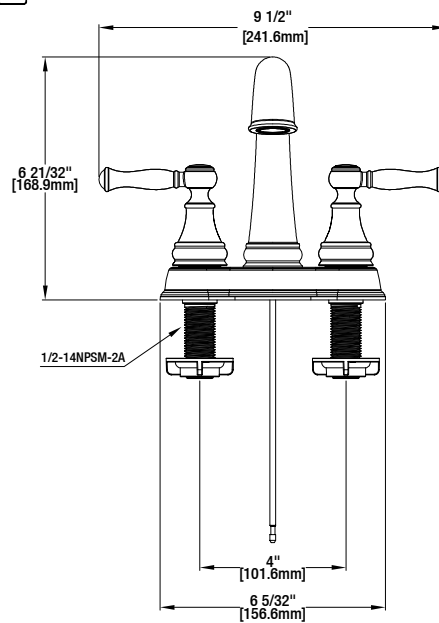

WARRANTY

- Limited Lifetime Warranty

INSTALLATION DIMENSIONS

Glacier Bay reserves the right to make changes in specifications and materials and to change and discontinue models, both without notice or obligation. Dimensions are for reference only.