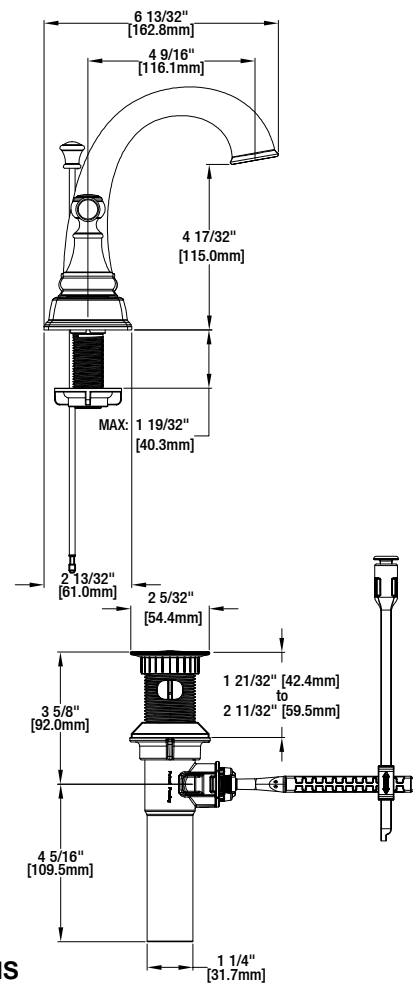

WARRANTY

- Limited Lifetime Warranty

INSTALLATION DIMENSIONS

Glacier Bay reserves the right to make changes in specifications and materials and to change and discontinue models, both without notice or obligation. Dimensions are for reference only.