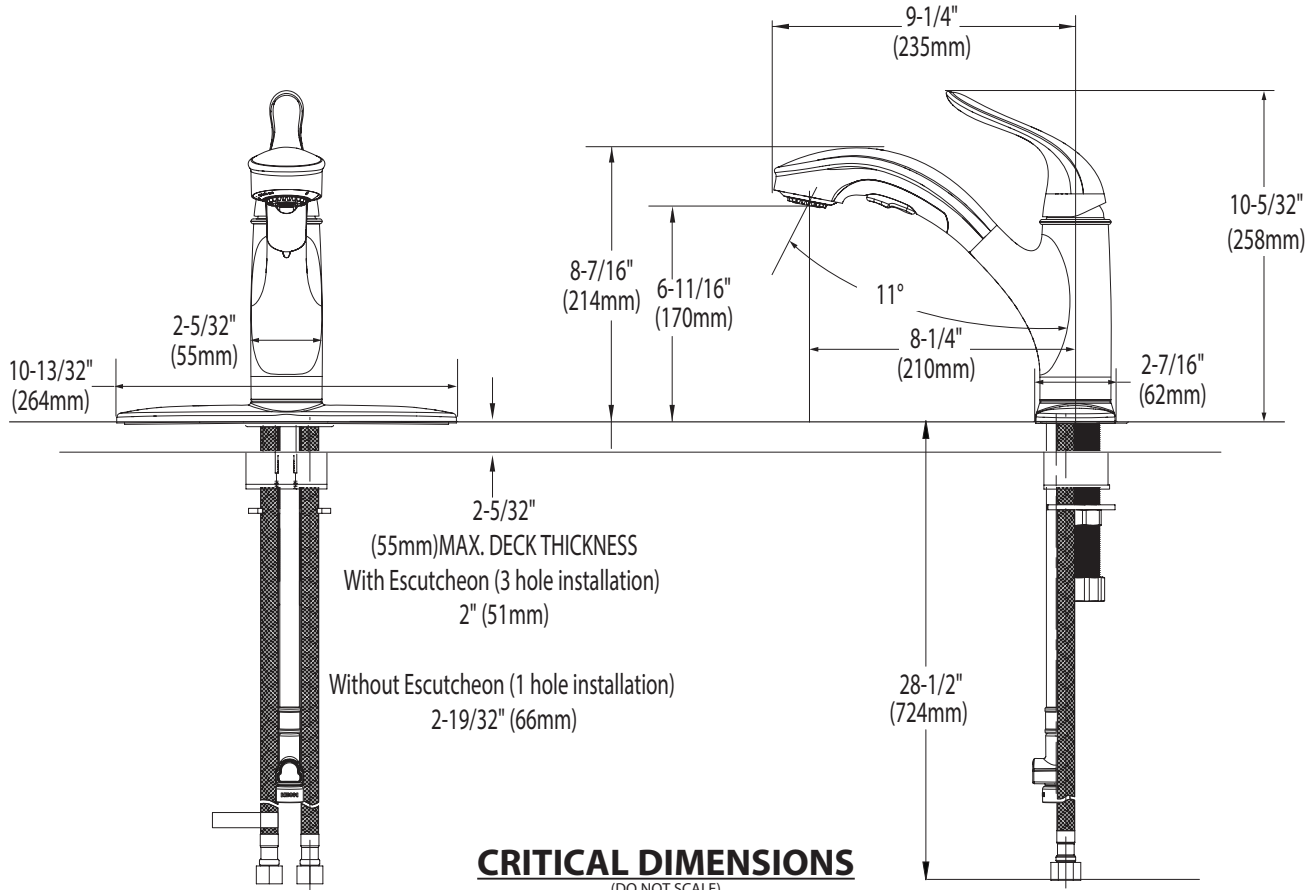

FOR MORE INFORMATION CALL: 1-800-BUY-MOEN

www.moen.com