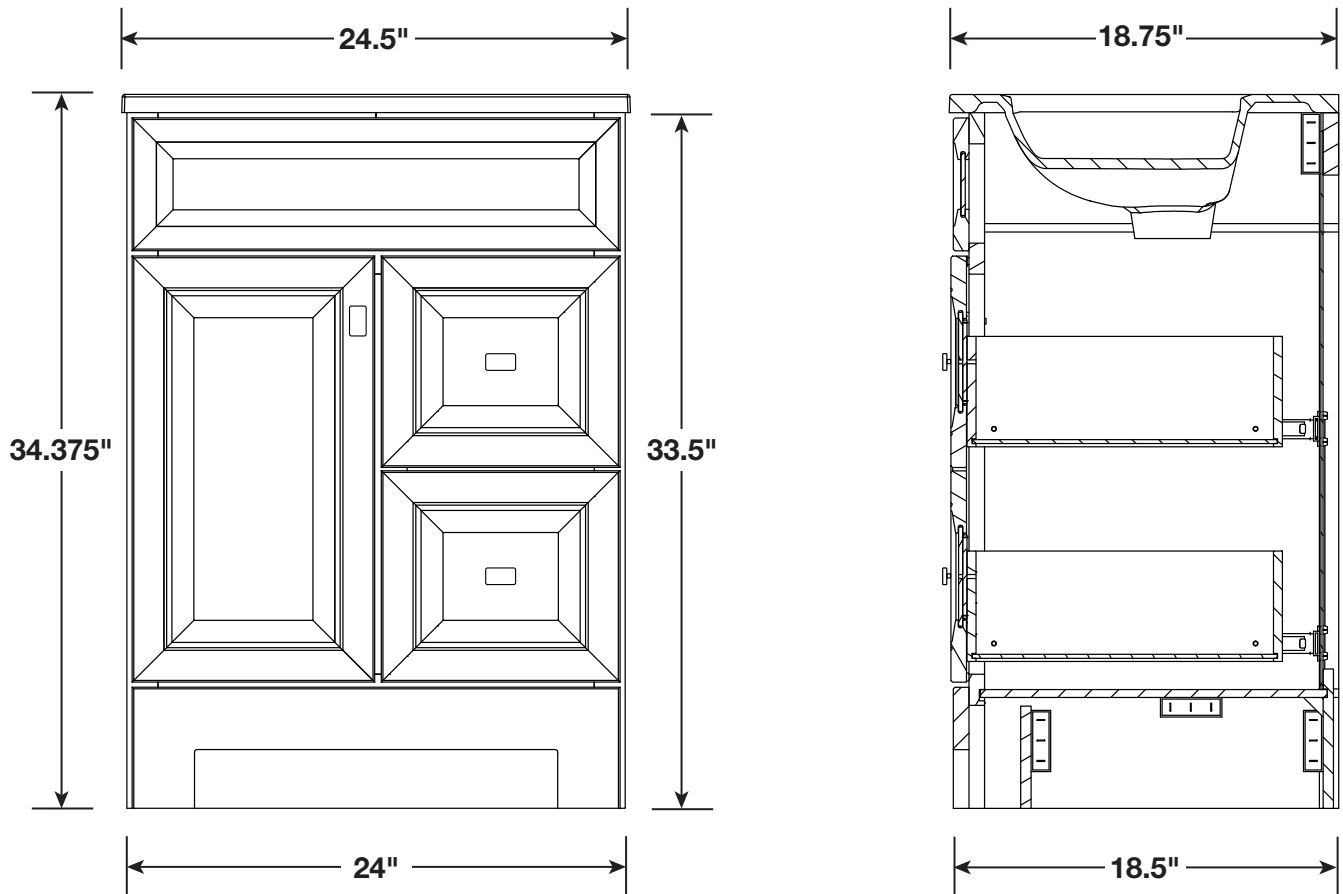

HOME DECORATORS COLLECTION

SEDGEWOOD

24.5" Vanity Cabinet with Top PPLNKDCG24D / PPLNKDVR24D / PPLNKWHT24D

The information contained in this drawing is the sole property of RSI Home Products and any reproduction in part or as a whole without the written permission is prohibited.