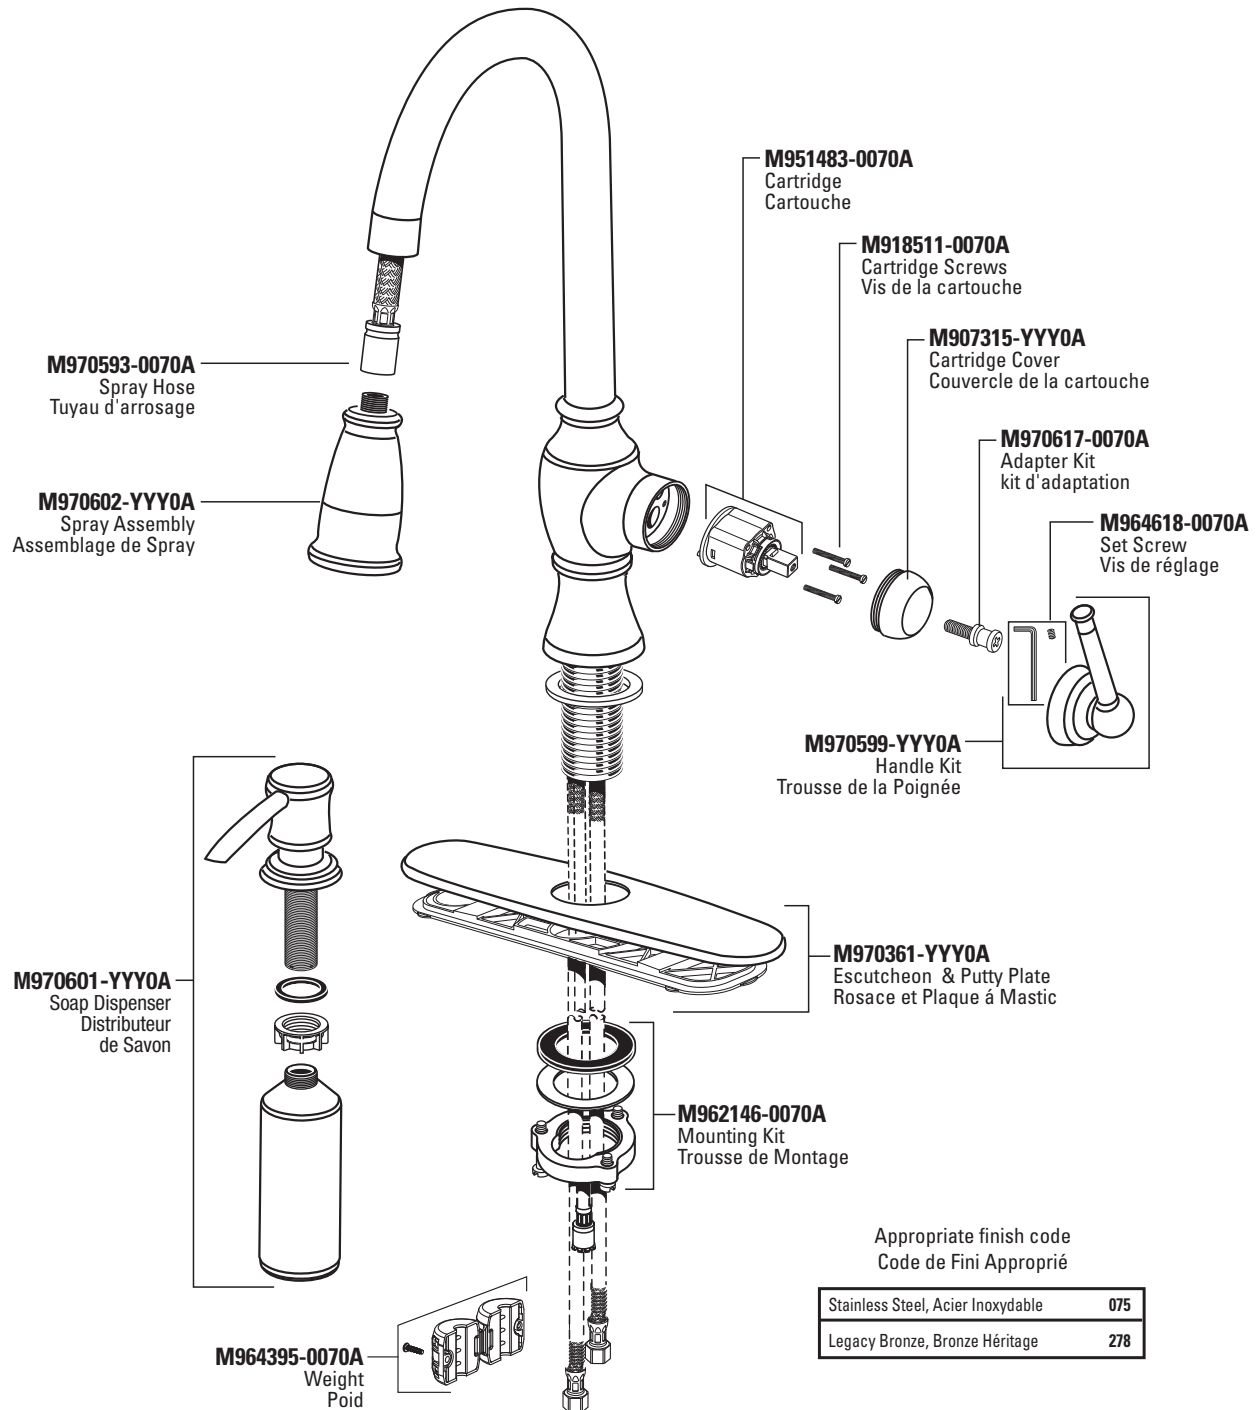

**Parts/Assembly
Ensemble/Pièces**

**Marchand™
Pull Down Kitchen Faucet
Pull en bas robinet de cuisine
7029301**

American Standard

Parts/Assembly

Unidad/de Partes

Marchand™

Pull Down Kitchen Faucet

Grifo de Cocina Extraible

7029301

American Standard