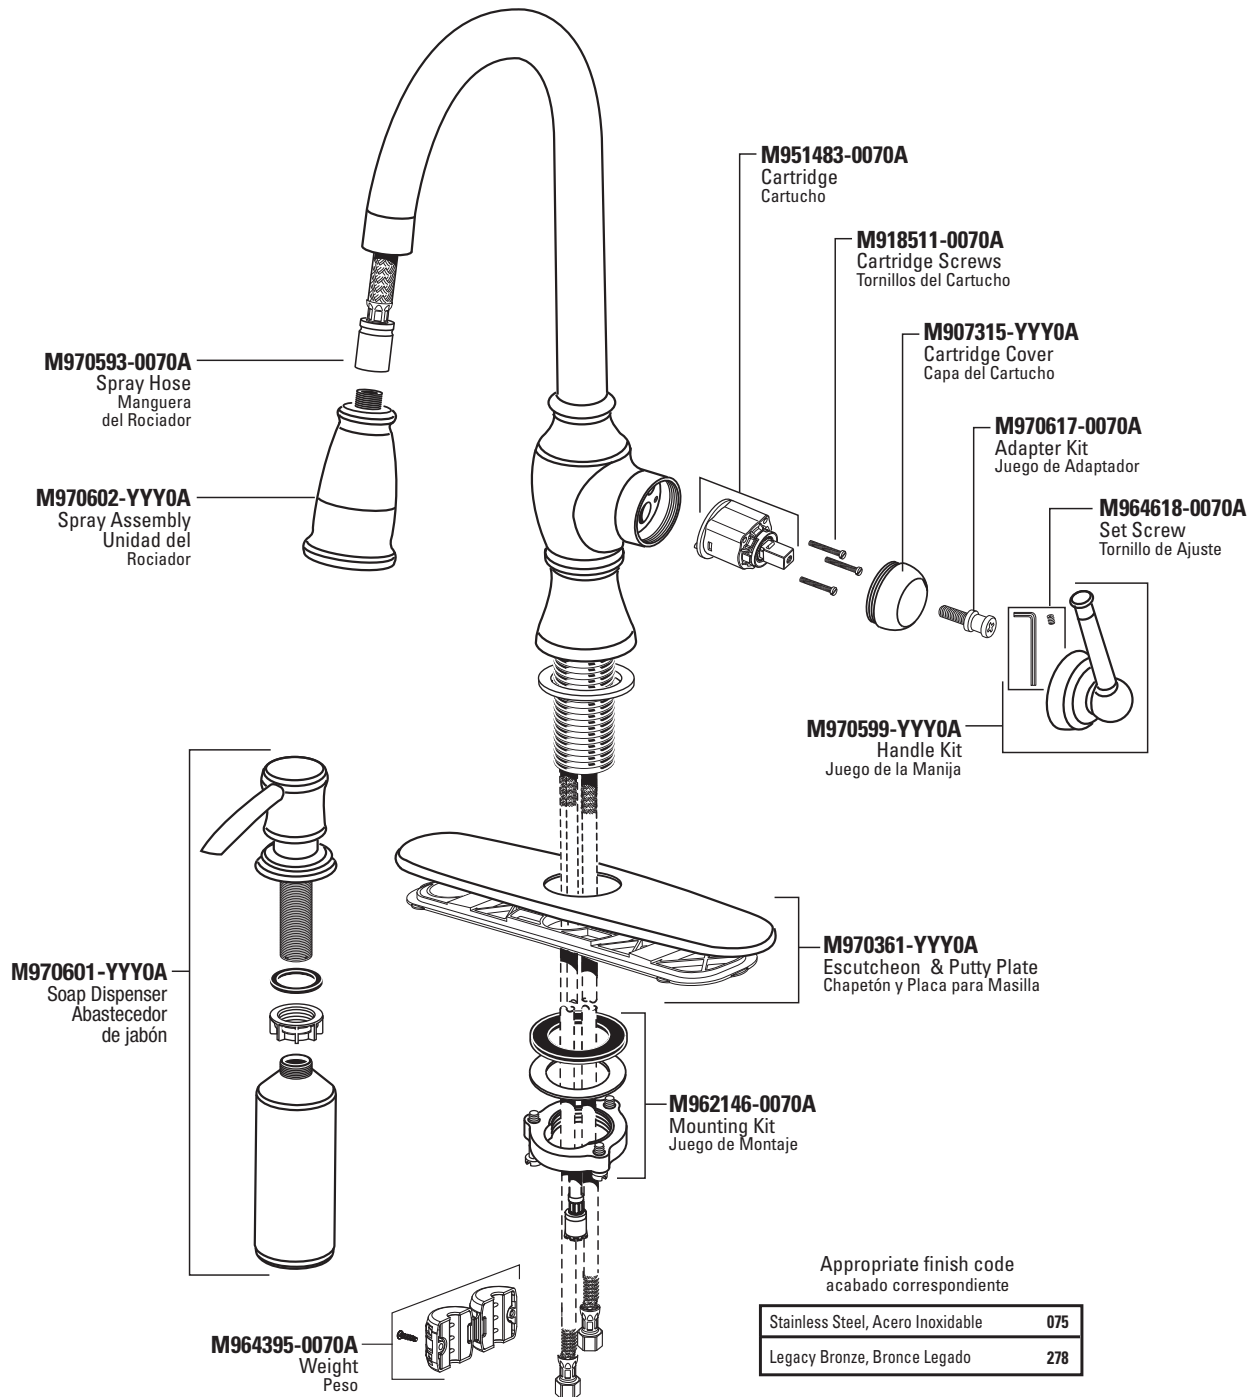

**Parts/Assembly
Ensemble/Pièces**

**Marchand™
Pull Down Kitchen Faucet
Pull en bas robinet de cuisine
7029301**

American Standard

Parts/Assembly

Unidad/de Partes

Marchand™

Pull Down Kitchen Faucet

Grifo de Cocina Extraible

7029301

American Standard