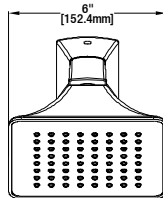

Leary Curve Tub & Shower

MODEL	SKU #	FINISH
HD873X-3601	306069103	Chrome
HD873X-3604	306069107	Brushed Nickel
HD873X-3627D	306069130	Bronze

FEATURES

- Single-Handle Tub and Shower Faucet
- Pressure Balance Valve with Integrated Stops
- Ceramic Valve Cartridge
- Adjustable Temperature Limit Stop to Control Maximum Hot Water Temperature
- 150° Maximum Handle Rotation
- Single Function Showerhead
- Shower Face Size: 152.4mmX152.4mm
- With Plug Applicable For Shower Only Installation
- 1/2" IPS Connections
- Showerhead Max.Flow Rate: 1.8 Gallons Per Minute at 80 PSI
- Tub Spout Min. Flow Rate: 2.4 Gallons Per Minute at 20 PSI

CODE COMPLIANCE

- IAPMO Certified: ASME A112.18.1/CSA B125.1
- Calgreen Certified
- EPA WaterSense Certified
- ADA Compliant

WARRANTY

- Limited Lifetime Warranty

INSTALLATION DIMENSIONS

Glacier Bay reserves the right to make changes in specifications and materials and to change and discontinue models, both without notice or obligation. Dimensions are for reference only.