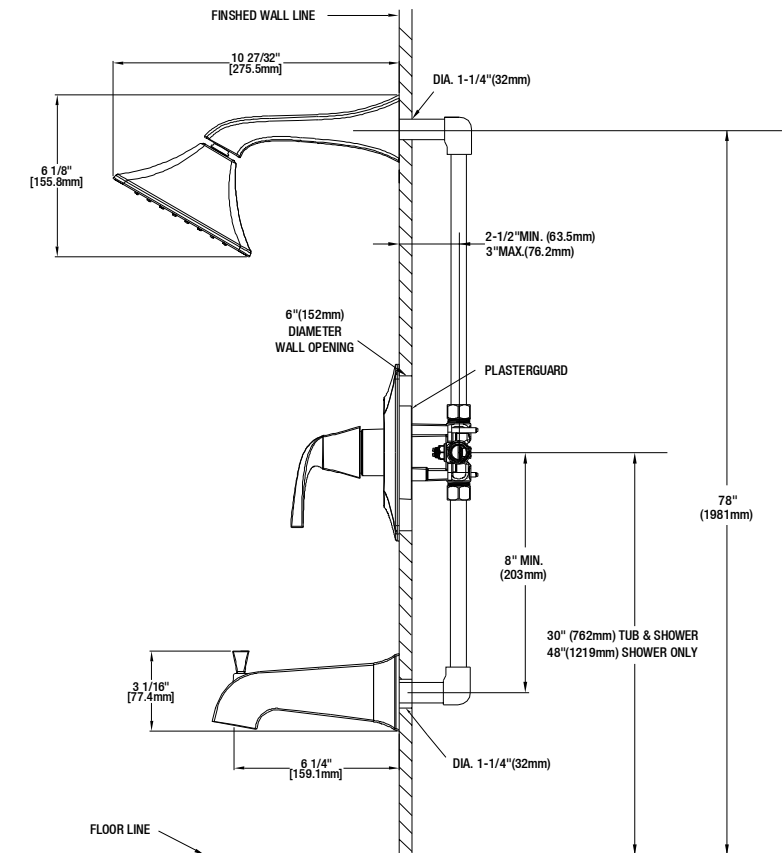

Leary Curve Tub & Shower

MODEL	SKU #	FINISH
HD873X-3601	306069103	Chrome
HD873X-3604	306069107	Brushed Nickel
HD873X-3627D	306069130	Bronze

FEATURES

- Single-Handle Tub and Shower Faucet
- Pressure Balance Valve with Integrated Stops
- Ceramic Valve Cartridge
- Adjustable Temperature Limit Stop to Control Maximum Hot Water Temperature
- 150° Maximum Handle Rotation
- Single Function Showerhead
- Shower Face Size: 152.4mmX152.4mm
- With Plug Applicable For Shower Only Installation
- 1/2" IPS Connections
- Showerhead Max.Flow Rate: 1.8 Gallons Per Minute at 80 PSI
- Tub Spout Min. Flow Rate: 2.4 Gallons Per Minute at 20 PSI

CODE COMPLIANCE

- IAPMO Certified: ASME A112.18.1/CSA B125.1
- Calgreen Certified
- EPA WaterSense Certified
- ADA Compliant

WARRANTY

- Limited Lifetime Warranty

INSTALLATION DIMENSIONS

Glacier Bay reserves the right to make changes in specifications and materials and to change and discontinue models, both without notice or obligation. Dimensions are for reference only.