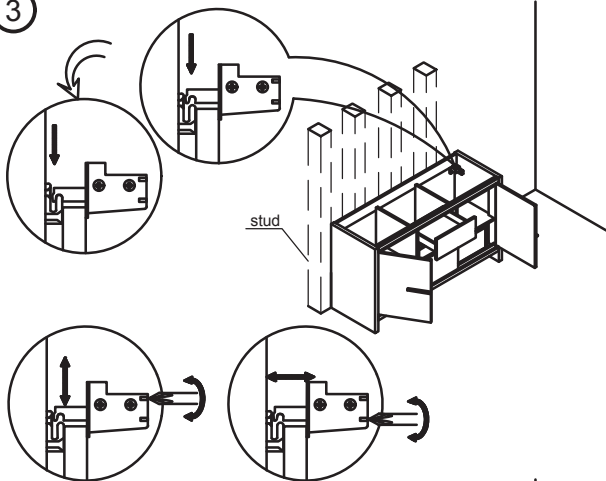

*THE SKETCH IS FOR INSTALLATION ONLY, IT MAY NOT MATCH TO THE PRODUCTS INSIDE THE CARTON

Cabinet

2F

6H

6J

①

Back view

②

Screw position

Hole dia=Φ8
Depth=40

12J

12H

4F

IMPORTANT:

CONSULT AN EXPERT FOR THE PROPER SCREWS/BOLTS TO USE WHEN ATTACHING TO VARIOUS WALL CONSTRUCTIONS. SCREWS PROVIDED **DO NOT ATTACH** TO ALL WALL CONSTRUCTION TYPES.

③

④

REMOVAL

INSTALLATION