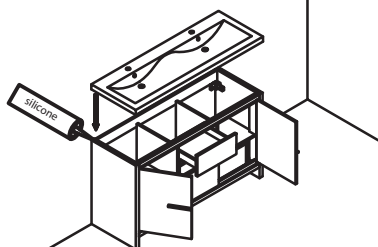

Installation Guide

Tools required for installation

*THE SKETCH IS FOR INSTALLATION ONLY, IT MAY NOT MATCH TO THE PRODUCTS INSIDE THE CARTON

Cabinet

①

②

IMPORTANT:

CONSULT AN EXPERT FOR THE PROPER SCREWS/BOLTS TO USE WHEN ATTACHING TO VARIOUS WALL CONSTRUCTIONS. SCREWS PROVIDED **DO NOT ATTACH** TO ALL WALL CONSTRUCTION TYPES.

③

④

REMOVAL

INSTALLATION