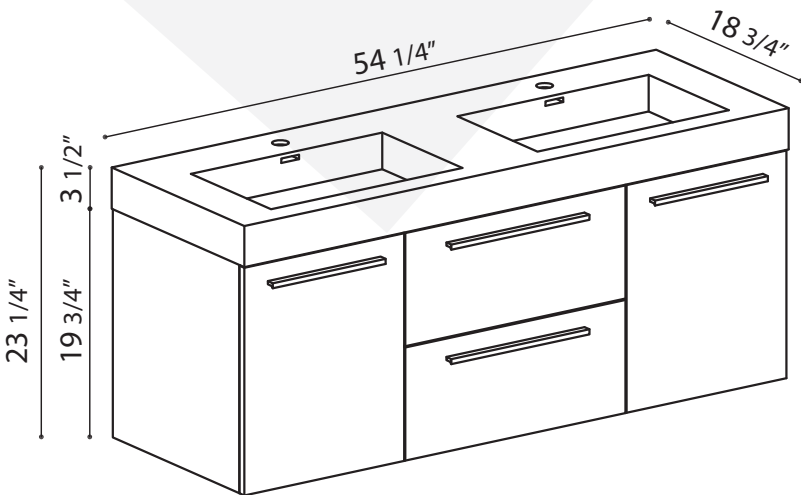

The Modern

HKGB-8047-B - HKGB-8047-G - HKGB-8047-LO - HKGB-8047-W

Vanity

Base Box Dimensions W: 56" H: 22" D: 21" G.W: 110 lbs

Basin Box Dimensions W: 57" H: 8" D: 21" G.W: 90 lbs

Mirror Box Dimensions W: 54" H: 31" D: 3" G.W: 55 lbs

NOTE:

All dimensions & specifications are approximate and subject to change without notice.

Front view

Side view

Back view

Top view

NOTE:
All dimensions & specifications
are approximate and subject to
change without notice.