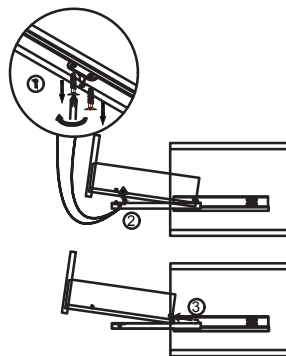

Installation Guide

Tools required for installation

*THE SKETCH IS FOR INSTALLATION ONLY, IT MAY NOT MATCH TO THE PRODUCTS INSIDE THE CARTON

Cabinet

①

②

IMPORTANT:

CONSULT AN EXPERT FOR THE PROPER SCREWS/BOLTS TO USE WHEN ATTACHING TO VARIOUS WALL CONSTRUCTIONS. SCREWS PROVIDED **DO NOT ATTACH** TO ALL WALL CONSTRUCTION TYPES.

③

④

REMOVAL

INSTALLATION