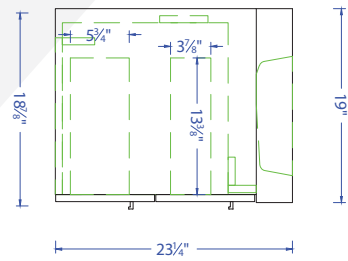

The Modern

HKGB-8047-B - HKGB-8047-G - HKGB-8047-LO - HKGB-8047-W

Vanity

Base Box Dimensions W: 56" H: 22" D: 21" G.W: 110 lbs

Basin Box Dimensions W: 57" H: 8" D: 21" G.W: 90 lbs

Mirror Box Dimensions W: 54" H: 31" D: 3" G.W: 55 lbs

NOTE:

All dimensions & specifications are approximate and subject to change without notice.

Front view

Side view

Back view

Top view

NOTE:
All dimensions & specifications
are approximate and subject to
change without notice.