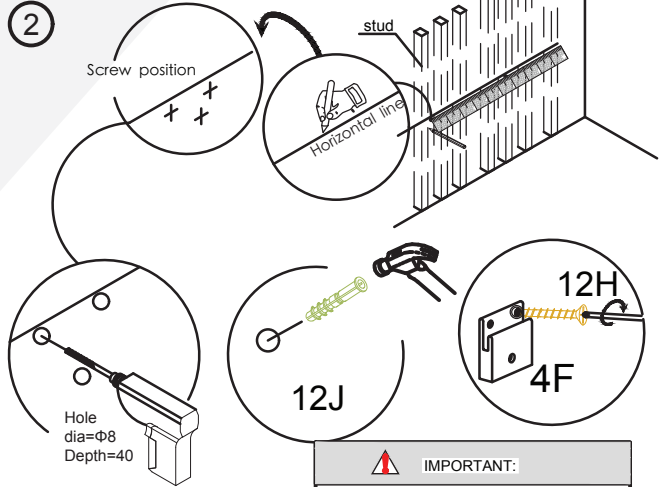

Installation Guide

Electric drill + Drill bit (Φ8)

Tape measure (3m-5m)

Silicone

Pencil

Screwdriver

Hammer

Tools required for installation

*THE SKETCH IS FOR INSTALLATION ONLY, IT MAY NOT MATCH TO THE PRODUCTS INSIDE THE CARTON

Cabinet

2F

6H

6J

①

Back view

②

Screw position

Hole dia=Φ8
Depth=40

12J

12H

4F

IMPORTANT:

CONSULT AN EXPERT FOR THE PROPER SCREWS/BOLTS TO USE WHEN ATTACHING TO VARIOUS WALL CONSTRUCTIONS. SCREWS PROVIDED **DO NOT ATTACH** TO ALL WALL CONSTRUCTION TYPES.