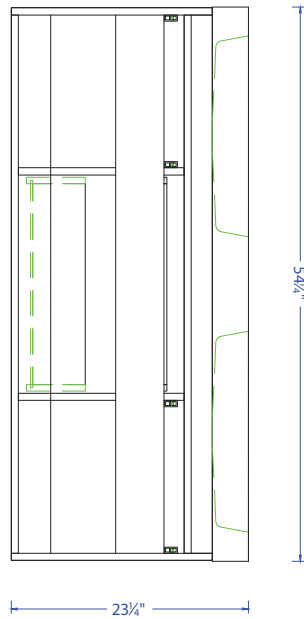

The Modern

HKGB-8047-B - HKGB-8047-G - HKGB-8047-LO - HKGB-8047-W

Vanity

Base Box Dimensions W: 56" H: 22" D: 21" G.W: 110 lbs

Basin Box Dimensions W: 57" H: 8" D: 21" G.W: 90 lbs

Mirror Box Dimensions W: 54" H: 31" D: 3" G.W: 55 lbs

NOTE:

All dimensions & specifications are approximate and subject to change without notice.

Front view

Side view

Back view

Top view

NOTE:
All dimensions & specifications
are approximate and subject to
change without notice.