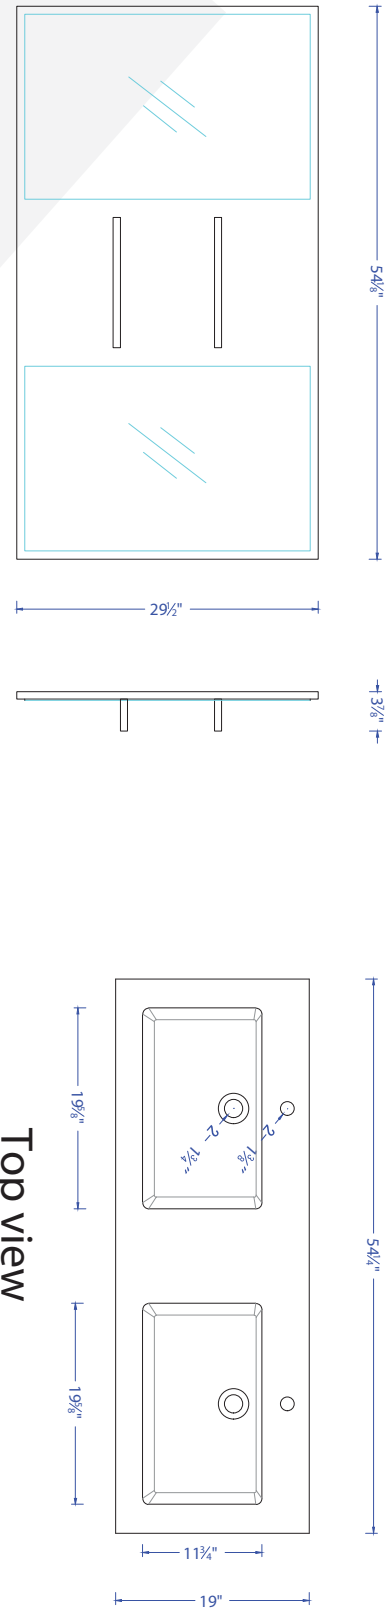

The Modern

HKGB-8047-B - HKGB-8047-G - HKGB-8047-LO - HKGB-8047-W

Vanity

Base Box Dimensions W: 56" H: 22" D: 21" G.W: 110 lbs

Basin Box Dimensions W: 57" H: 8" D: 21" G.W: 90 lbs

Mirror Box Dimensions W: 54" H: 31" D: 3" G.W: 55 lbs

NOTE:

All dimensions & specifications are approximate and subject to change without notice.

Front view

Side view

Back view

Top view

NOTE:
All dimensions & specifications
are approximate and subject to
change without notice.

Installation Guide

Electric drill + Drill bit (Φ8)

Tape measure (3m-5m)

Silicone

Pencil

Screwdriver

Hammer

Tools required for installation

Screw position

Hole dia=Φ8
Depth=40

12J

12H

4F

IMPORTANT:

CONSULT AN EXPERT FOR THE PROPER SCREWS/BOLTS TO USE WHEN ATTACHING TO VARIOUS WALL CONSTRUCTIONS. SCREWS PROVIDED **DO NOT ATTACH** TO ALL WALL CONSTRUCTION TYPES.