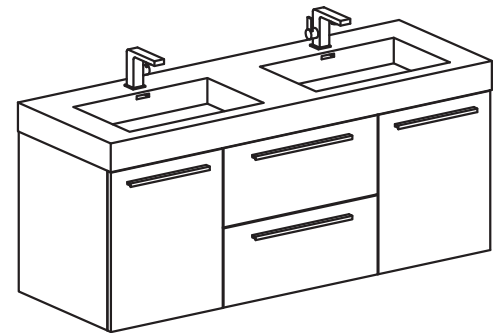

The Modern

HKGB-8047-B - HKGB-8047-G - HKGB-8047-LO - HKGB-8047-W

Vanity

Base Box Dimensions W: 56" H: 22" D: 21" G.W: 110 lbs

Basin Box Dimensions W: 57" H: 8" D: 21" G.W: 90 lbs

Mirror Box Dimensions W: 54" H: 31" D: 3" G.W: 55 lbs

NOTE:

All dimensions & specifications are approximate and subject to change without notice.

Front view

Side view

Back view

Top view

NOTE:
All dimensions & specifications
are approximate and subject to
change without notice.