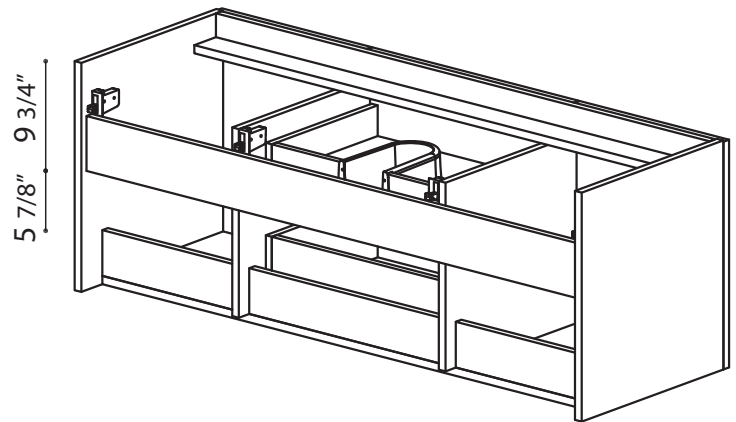

The Modern

HKGB-8047-B - HKGB-8047-G - HKGB-8047-LO - HKGB-8047-W

Vanity

Base Box Dimensions W: 56" H: 22" D: 21" G.W: 110 lbs

Basin Box Dimensions W: 57" H: 8" D: 21" G.W: 90 lbs

Mirror Box Dimensions W: 54" H: 31" D: 3" G.W: 55 lbs

NOTE:

All dimensions & specifications are approximate and subject to change without notice.

Front view

Side view

Back view

Top view

NOTE:
All dimensions & specifications
are approximate and subject to
change without notice.