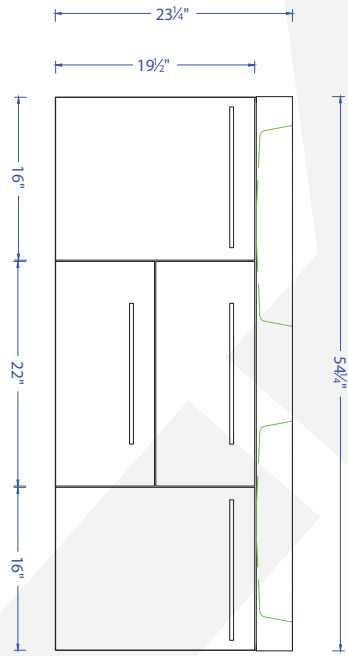

The Modern

HKGB-8047-B - HKGB-8047-G - HKGB-8047-LO - HKGB-8047-W

Vanity

Base Box Dimensions W: 56" H: 22" D: 21" G.W: 110 lbs

Basin Box Dimensions W: 57" H: 8" D: 21" G.W: 90 lbs

Mirror Box Dimensions W: 54" H: 31" D: 3" G.W: 55 lbs

NOTE:

All dimensions & specifications are approximate and subject to change without notice.

Front view

Side view

Back view

Top view

NOTE:
All dimensions & specifications
are approximate and subject to
change without notice.