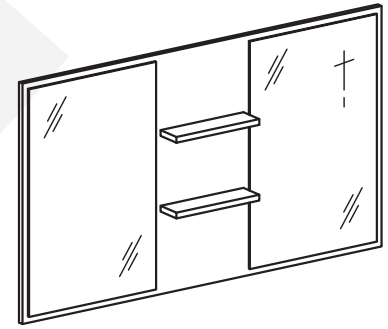

The Modern

HKGB-8047-B - HKGB-8047-G - HKGB-8047-LO - HKGB-8047-W

Vanity

Base Box Dimensions W: 56" H: 22" D: 21" G.W: 110 lbs

Basin Box Dimensions W: 57" H: 8" D: 21" G.W: 90 lbs

Mirror Box Dimensions W: 54" H: 31" D: 3" G.W: 55 lbs

NOTE:

All dimensions & specifications are approximate and subject to change without notice.

Front view

Side view

Back view

Top view

NOTE:
All dimensions & specifications
are approximate and subject to
change without notice.