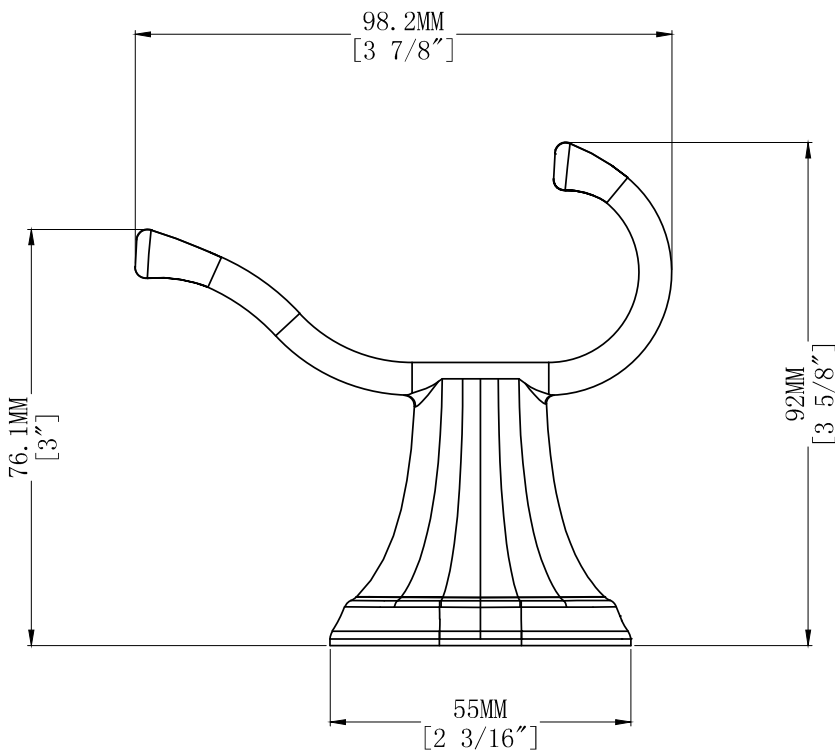

Glacier Bay Treyburn Robe Hook

MODEL	STORE SKU#	FINISH
BZ441100CP		Chrome

INSTALLATION DIMENSIONS