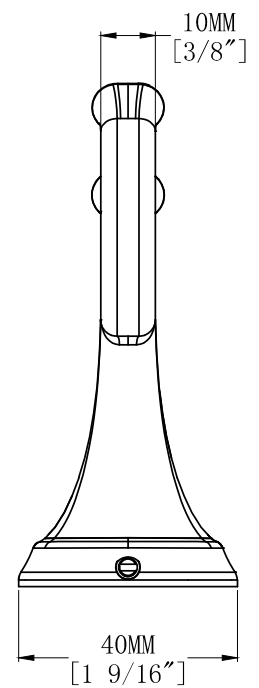

Glacier Bay Treyburn Robe Hook

MODEL	STORE SKU#	FINISH
BZ441100CP		Chrome

INSTALLATION DIMENSIONS