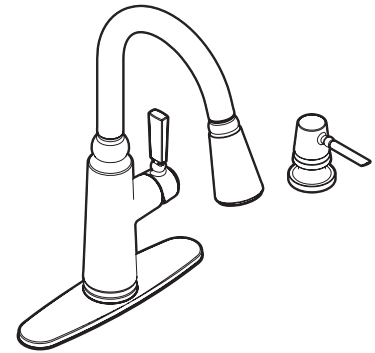

## DESCRIPTION

- Reflex™ pulldown system offers smooth operation, easy movement and secure docking
- Metal construction with Spot Resist™ finish
- Duralock™ quick connect installation
- PowerClean™ Spray
- Pulldown spray with 68" braided hose
- 3/8" compression connections will accept standard ball nose connection for 3/8" tubing

## CARTRIDGE

- 1255™ Duralast™ cartridge for Single-Handle Faucets
- Engineered polymers, non-ferrous and stainless steel materials

## STANDARDS

- Third party certified to IAPMO Green, ASME A112.18.1/CSA B-125.1 and all applicable requirements referenced therein including NSF 61/9 & 372
- Meets CalGreen and Georgia SB370 requirements
- Complies with California Proposition 65 and with the Federal Safe Drinking Water Act
- ADA ♿ for lever handle
- The backflow protection system in this device consists of two independently operating check valves, a primary and a secondary which prevent backflow

## Coretta™ Single-Handle High Arc Pull Down Kitchen Faucet

Models: 87997 series

**NOTE:** THIS FAUCET IS DESIGNED TO BE INSTALLED THRU 1, 2, 3 AND 4 HOLE, 1-1/2" (38mm) MIN. DIA. (1 HOLE FOR SOAP DISPENSER)