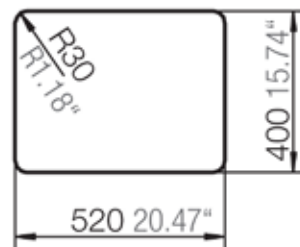

Installation: Topmount  
Cut Out

Installation: Undermount  
Cut Out

MEASUREMENTS IN MM / INCH