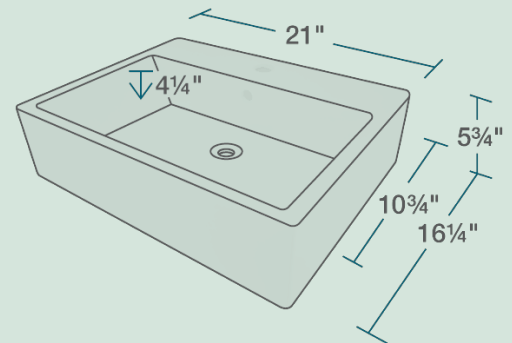

# V2502-WHITE Vessel Sink

21" x 16 1/4" x 5 3/4"  
 Vessel Installation  
 True Vitreous China  
 No Hardware Needed  
 Lifetime Warranty