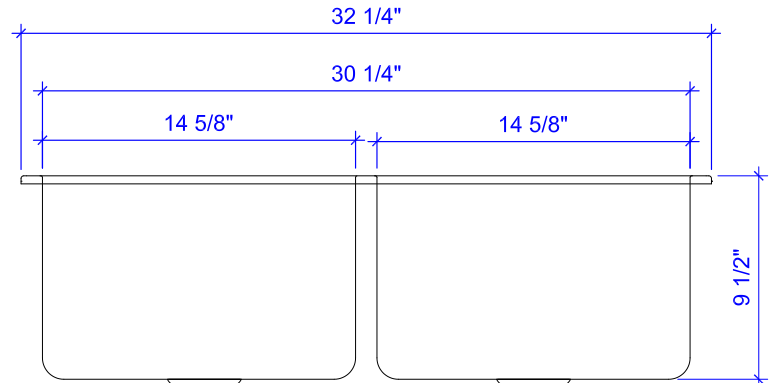

Rivera Undermount Copper Sink

Model # [SK204-32AC](#)

32.25" x 18.5" x 9.5"

Features

- + Handmade 16 Gauge Copper
- + Antique Copper Finish
- + Easy to Care for Durable Finish
- + Lifetime Warranty

[SK204-32AC](#)

Rivera Undermount Copper Sink

Technical Specifications

- + Outer - 32.25" x 18.5" x 9.5"
- + Inner - 14.625" x 16.5" x 9.5"
- + Drain - Standard Kitchen Drain
- + Thickness - 16 Gauge

FRONT VIEW

TOP VIEW

Lifetime Warranty