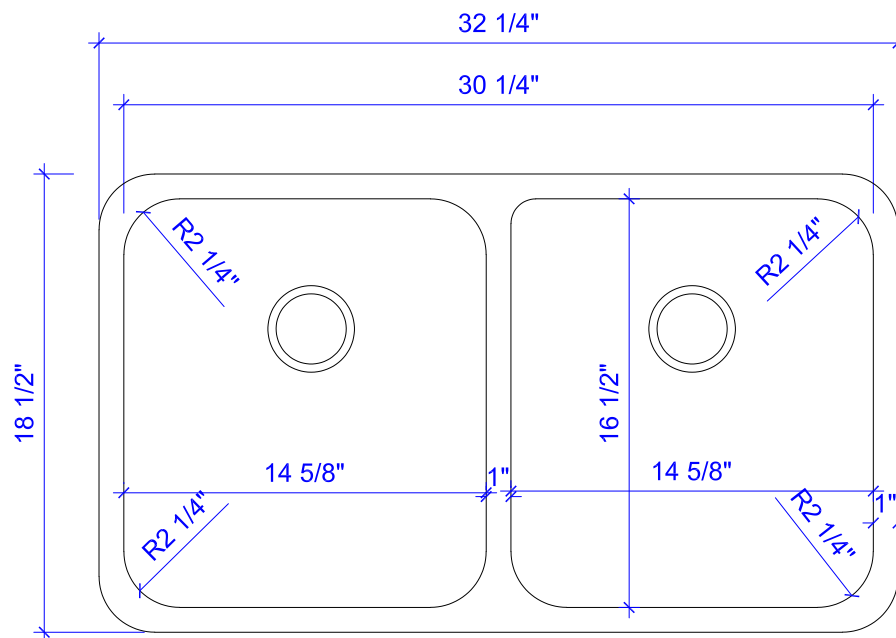

Rivera Undermount Copper Sink

Model # [SK204-32AC](#)

32.25" x 18.5" x 9.5"

Features

- + Handmade 16 Gauge Copper
- + Antique Copper Finish
- + Easy to Care for Durable Finish
- + Lifetime Warranty

[SK204-32AC](#)

Rivera Undermount Copper Sink

Technical Specifications

- + Outer - 32.25" x 18.5" x 9.5"
- + Inner - 14.625" x 16.5" x 9.5"
- + Drain - Standard Kitchen Drain
- + Thickness - 16 Gauge

FRONT VIEW

TOP VIEW

Lifetime Warranty