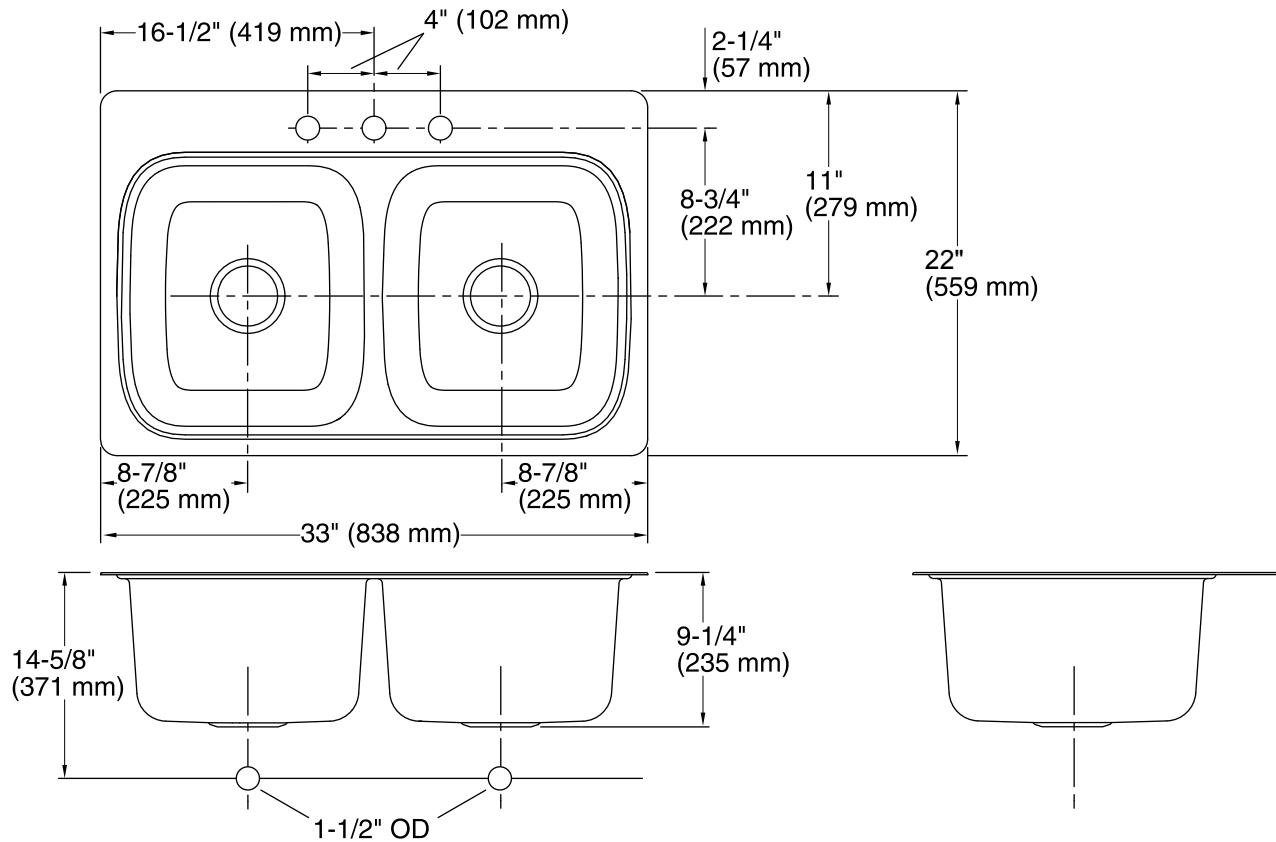

Features

- 36-inch minimum base cabinet width.
- Double equal bowl.
- 9-inch depth.
- Three faucet holes.
- SilentShield® sound-absorption technology offers quieter performance.
- Includes installation hardware.

Material

- 18-gauge stainless steel.

Installation

- Top-mount

Recommended Accessories

- K-3129 Sink Rack
- K-8801 Sink Strainer
- K-8813 Manual Sink Strainer with Tailpiece
- K-8814 Sink Strainer
- 1177161 Installation Clip Kit
- K-3119 Not applicable

Codes/Standards

ASME A112.19.3/CSA B45.4
All applicable US Federal and State material regulations

See website for detailed warranty information.

Technical Information

All product dimensions are nominal.

Bowl configuration:	Double equal
Installation:	Top-mount
Bowl area	Length: 14-3/16" (361 mm) Width: 15-11/16" (399 mm) Bowl depth: 9" (229 mm) Water depth: 9" (229 mm)
Drain hole:	3-5/8" (92 mm)