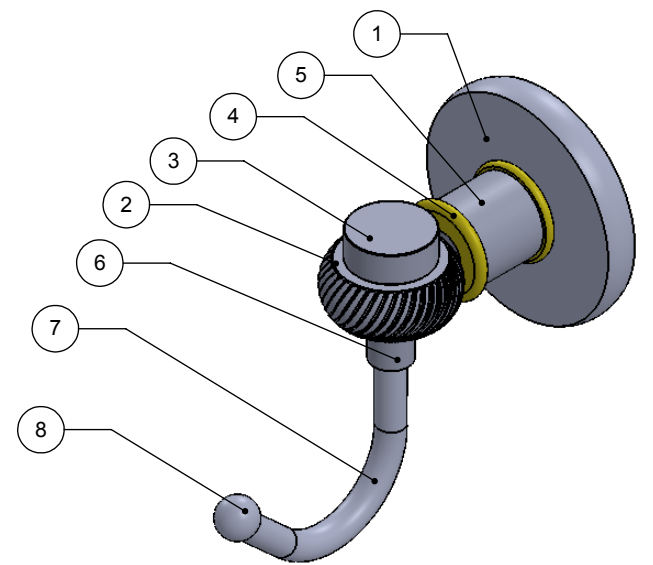

ITEM NO.	PART NUMBER	DESCRIPTION	QTY.
1	BPRD	BACKPLATE	1
2	RGTW	HUB	1
3	Card-1	END LOCK	1
4	CRRD-1	RING	2
5	TU1-1	TUBE	1
6	PSRD8-12	BASE	1
7	HKHK	HANG TUBE	1
8	BL1T-12	END BALL	1

UNLESS OTHERWISE STATED

.X	±.3mm
.XX	±.15mm
.XXX	±.008mm

COPYRIGHT © Allied Brass 2017

DRAWN	6/25/2017	I.M
CHECKED	6/25/2017	P.D
APPROVED	6/25/2017	R.A

MATERIAL: BRASS		FINISH	TBD
DESCRIPTION: ROBE HOOK		QUANTITY	TBD
		DRAWING No. 2020T	
		SCALE	1:1.5
		SHEET: 01	A4