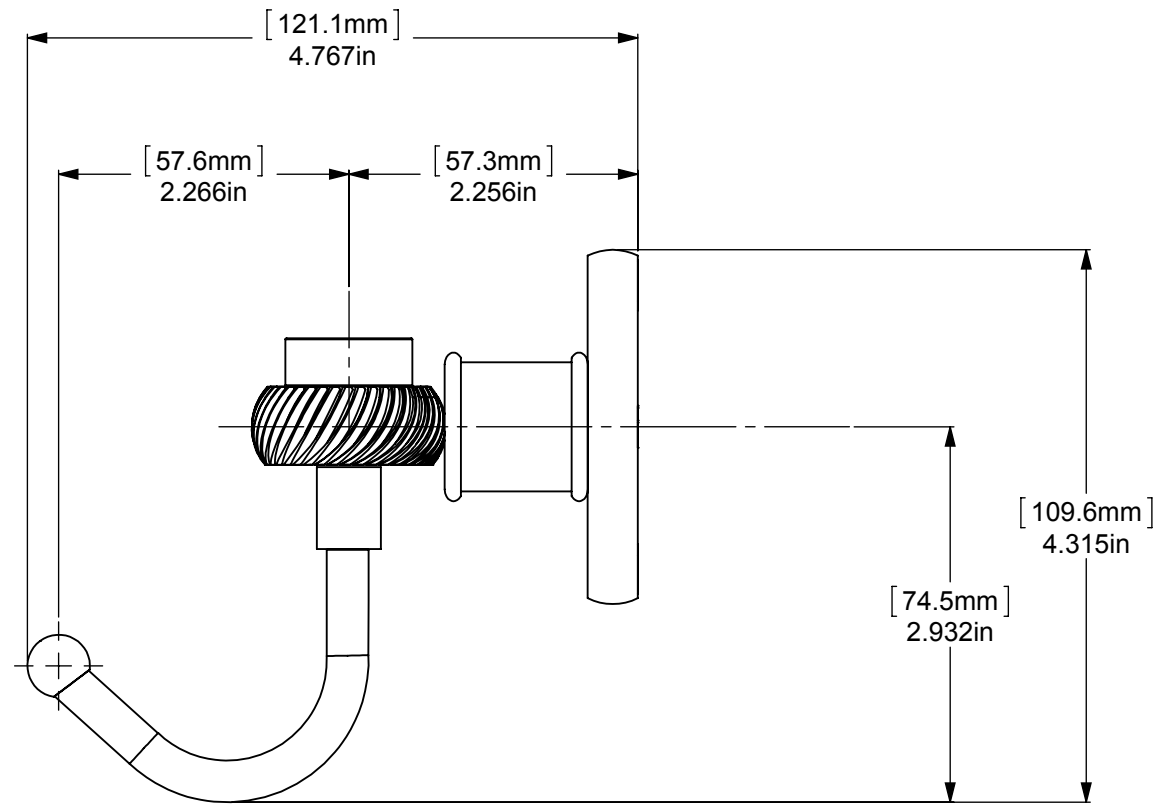

ITEM NO.	PART NUMBER	DESCRIPTION	QTY.
1	BPRD	BACKPLATE	1
2	RGTW	HUB	1
3	Card-1	END LOCK	1
4	CRRD-1	RING	2
5	TU1-1	TUBE	1
6	PSRD8-12	BASE	1
7	HKHK	HANG TUBE	1
8	BL1T-12	END BALL	1

UNLESS OTHERWISE STATED

.X	±.3mm
.XX	±.15mm
.XXX	±.008mm

COPYRIGHT © Allied Brass 2017

DRAWN	6/25/2017	I.M
CHECKED	6/25/2017	P.D
APPROVED	6/25/2017	R.A

MATERIAL: BRASS		FINISH	TBD
DESCRIPTION: ROBE HOOK		QUANTITY	TBD
		DRAWING No. 2020T	
		SCALE	1:1.5
		SHEET: 01	A4