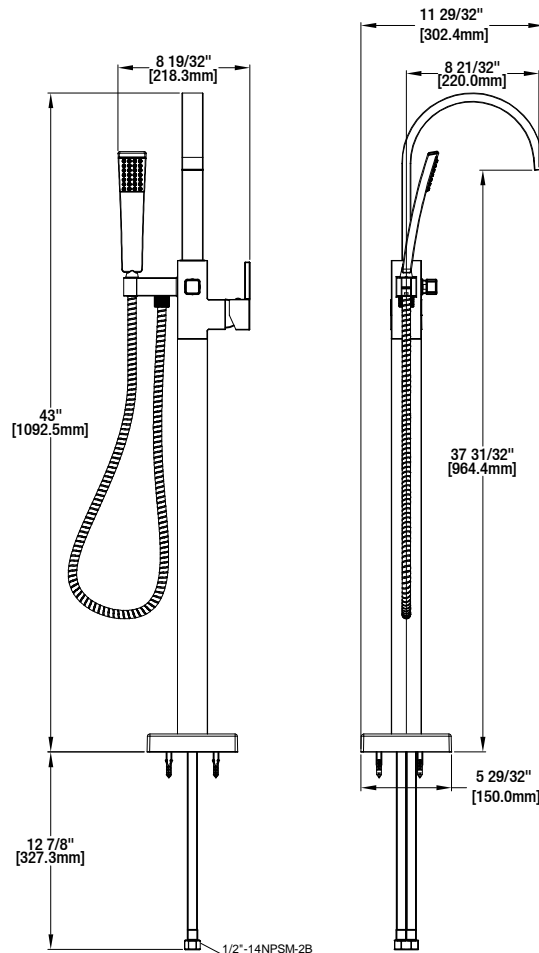

Floor Mounted Tub Filler

MODEL	SKU #	FINISH
HD67522X-5201	304685562	Chrome

FEATURES

- 1/2" IPS Connections
- Spout Min Flow Rate: 2.4 gpm (9 L/min) at 20 psi
- Shower Max Flow Rate: 1.8 gpm (6.8 L/min) at 80 psi
- Spout Reach: 8 21/32"
- Spout Height: 43"
- Ceramic Valve for Lifetime Drip-Free Operation
- With Zinc Lever Handle

CODE COMPLIANCE

- IAPMO Certified: ASME A112.18.1/CSA B125.1
- Calgreen Certified
- EPA Watersense Certified
- ADA Compliant

WARRANTY

- Limited Lifetime Warranty

INSTALLATION DIMENSIONS

Glacier Bay reserves the right to make changes in specifications and materials and to change and discontinue models, both without notice or obligation. Dimensions are for reference only.