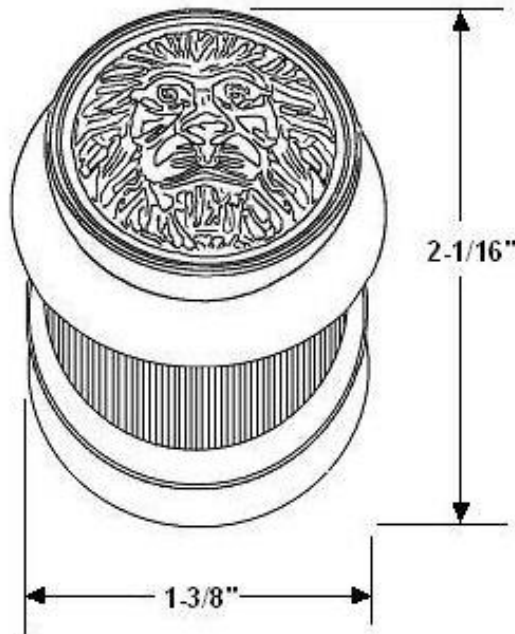

"The Special Finishes Specialist" ©

by St. Simons, Inc.

idhbrass.com

Quality Solid Brass Decorative Hardware & Bath Accessories

Product Data Sheet
Premium Grade Solid Brass
Lion Head Bullet Door Stop
Item# 13090

Dimensions:

- Overall Height: 2-1/16"
- Diameter: 1-3/8"
- Maximum Clearance: 1-5/16"
- Weight: 8 oz.

*Dimensions are for reference use only.
For exact dimensions, please measure actual part.*

Product Description & Features:

The idh by St. Simons 2 in. Solid Brass Lion Head Bullet Floor Stop beautifies your home with an elaborate lion head design at the top. This elegant, period authentic reproduction door stop reinvigorates your interior design with a callback to a timeless, classic era. Its hot forged, 100% solid brass ensures that beauty does not come at a compromise for durability. Demand Quality. Demand idh.

Catalog Section: D

Lion Head Bullet Door Stop

Item# 13090

Date: Rev 01/18