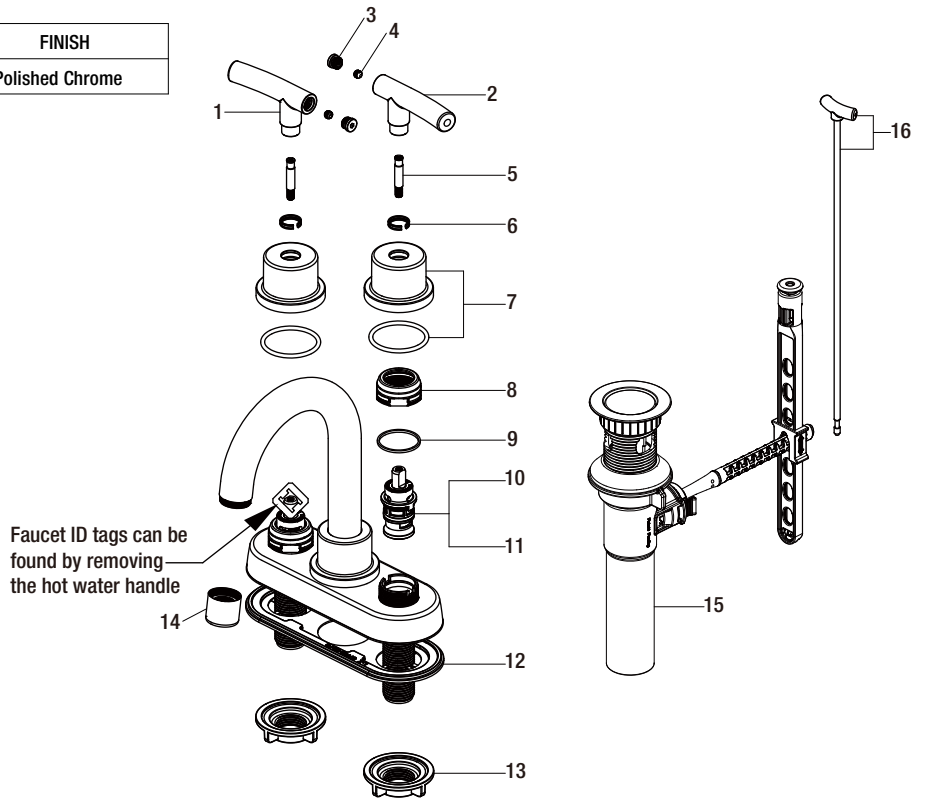

## Replacement Parts List

Dorset 4 in. Centerset 2-Handle Bathroom Faucet in Chrome

MODEL	STORE SKU #	FINISH
67730W-6101	478234	Polished Chrome

Many replacement parts can be purchased online or at your local store. Please use the table below to identify the part SKU number needed, go to [HOMEDEPOT.COM](http://HOMEDEPOT.COM), and check for online and store availability. If you can't find the part you are looking for, please call 1-855-HD-GLACIER.

Part	Description	Part #	Internet SKU #	Store SKU #
1	Handle H	RP1346201		
2	Handle C	RP1346301		
3	Accessorize cap	RP8054601		
4	Set screw	RP50002		
5	Connector	RP50189		
6	Clip	RP70150		
7	Handle seat	RP1715801		
8	Bonnet nut	RP70446		

Part	Description	Part #	Internet SKU #	Store SKU #
9	Washer	RP64123		
10	Cartridge H	RP20067	<a href="#">301158139</a>	
11	Cartridge C	RP20068	<a href="#">301158129</a>	
12	Gasket	RP80547		
13	Mounting nut	RP56001	203193994	579276
14	Aerator	RP3024401		
15	ClickInstall™ Drain Assembly	RP4022801		
16	Lift rod	RP4022901		