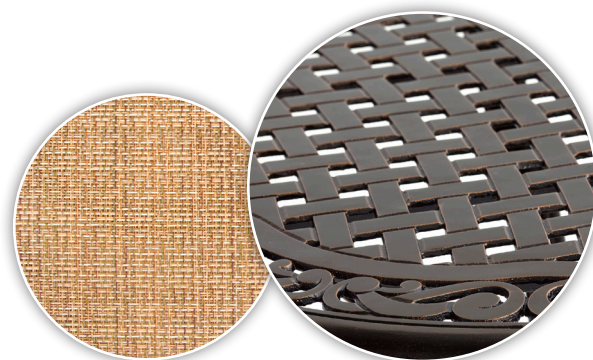

*agio.*

**T**reat your family to an elegant dining experience with the Somerset 5-piece dining set. This set includes one 48 in. round table and four sling-back dining chairs. The lattice cast-accent scrolls elegantly across the chairs and table top. Each piece is constructed using all-weather materials that resist weather, rust and UV fading throughout the year.

- Includes one 48 in. round table and four sling-back dining chairs
- Perfect for smaller environments where space is limited
- Rust-resistant aluminum frames
- Lattice table-top design with aluminum-alloy extrusions
- Curved armrest design and contoured back support
- Durable sling fabric dries quickly and resists stains

### *The Somerset Dining Collection*

- Table Dimensions: 48"L x 48"W x 28"H
- Chair Dimensions: 28.9"L x 24.6"W x 43.3"H
- 1 Year Limited Warranty