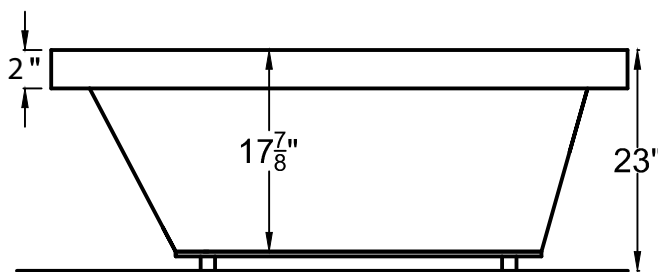

# 3060VN

30" x 60" x 23"

Installation: Drop-in  
cannot be under mounted

## GENERAL SPECIFICATIONS:

**Material** Acrylic

**Plumbed Weight** : 160lbs / 73 kg

**Soaker Weight** :130 lbs / 59 kg

**Average Fill**: 50 gal to above jet level