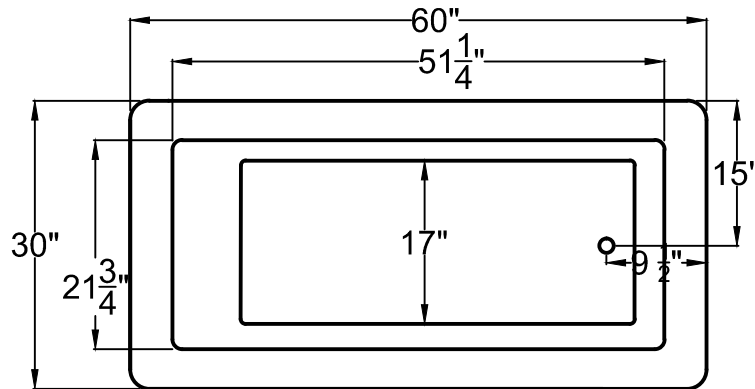

# 3060VN

30" x 60" x 23"

Installation: Drop-in  
cannot be under mounted

## GENERAL SPECIFICATIONS:

**Material** Acrylic

**Plumbed Weight** : 160lbs / 73 kg

**Soaker Weight** :130 lbs / 59 kg

**Average Fill**: 50 gal to above jet level