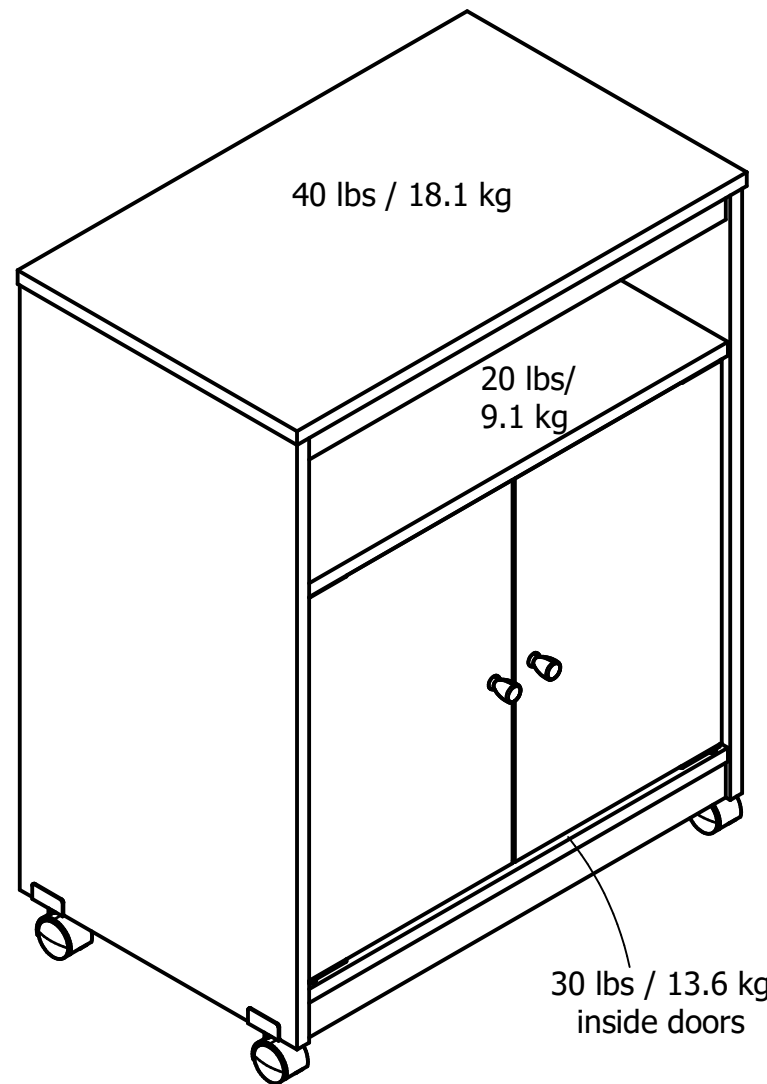

# 5206412COM - Utility Cart

Finish: Dove Gray

Shelf area dimensions:  
21.85 in. (55.5 cm) W  
5.5 in. (14.0 cm) H  
13.82 in. (35.1 cm) D

0.96 cubic feet storage area  
Wood Breakdown: 95%  
Total storage: 4.07 cubic feet

Inside doors dimensions:  
21.85 in. (55.5 cm) W  
17.87 in. (45.5 cm) H  
13.74 in. (34.9 cm) D  
3.11 cubic feet storage area

Overall Product Size:  
23.62"W x 14.69"D x 30.28"H  
60.0cm W x 37.3cm D x 76.9cm H

Maximum Weight Capacities