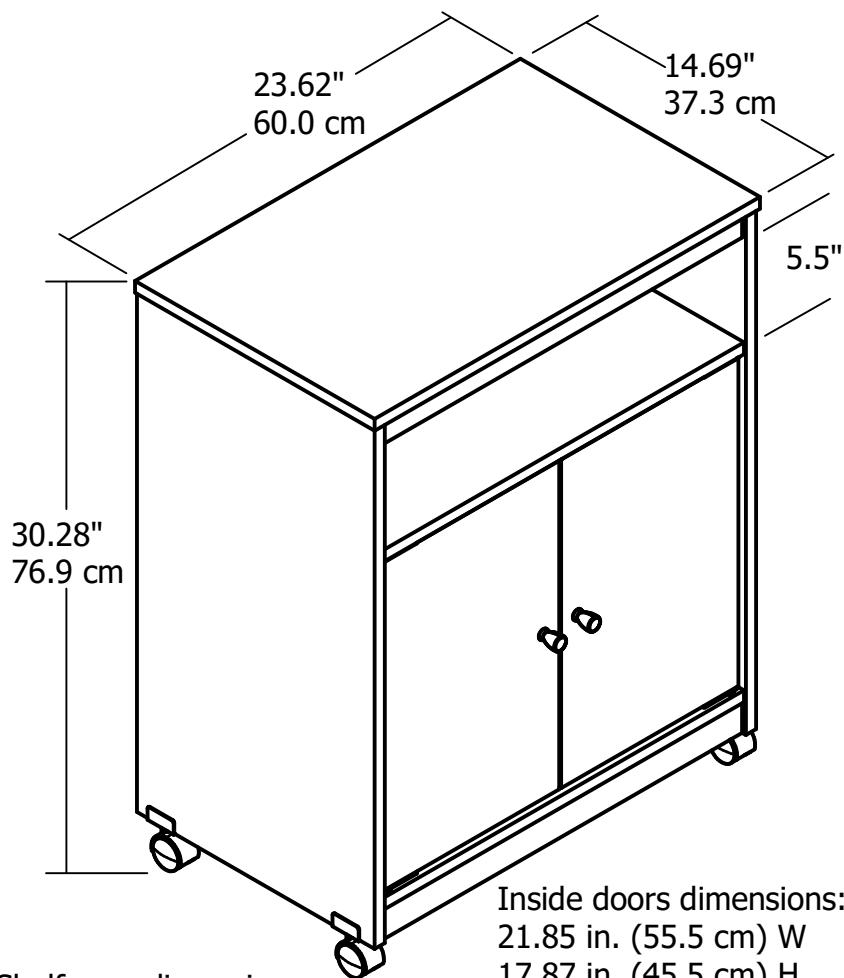

# 5206412COM - Utility Cart

Finish: Dove Gray

Shelf area dimensions:  
21.85 in. (55.5 cm) W  
5.5 in. (14.0 cm) H  
13.82 in. (35.1 cm) D

0.96 cubic feet storage area  
Wood Breakdown: 95%  
Total storage: 4.07 cubic feet

Inside doors dimensions:  
21.85 in. (55.5 cm) W  
17.87 in. (45.5 cm) H  
13.74 in. (34.9 cm) D  
3.11 cubic feet storage area

Overall Product Size:  
23.62"W x 14.69"D x 30.28"H  
60.0cm W x 37.3cm D x 76.9cm H