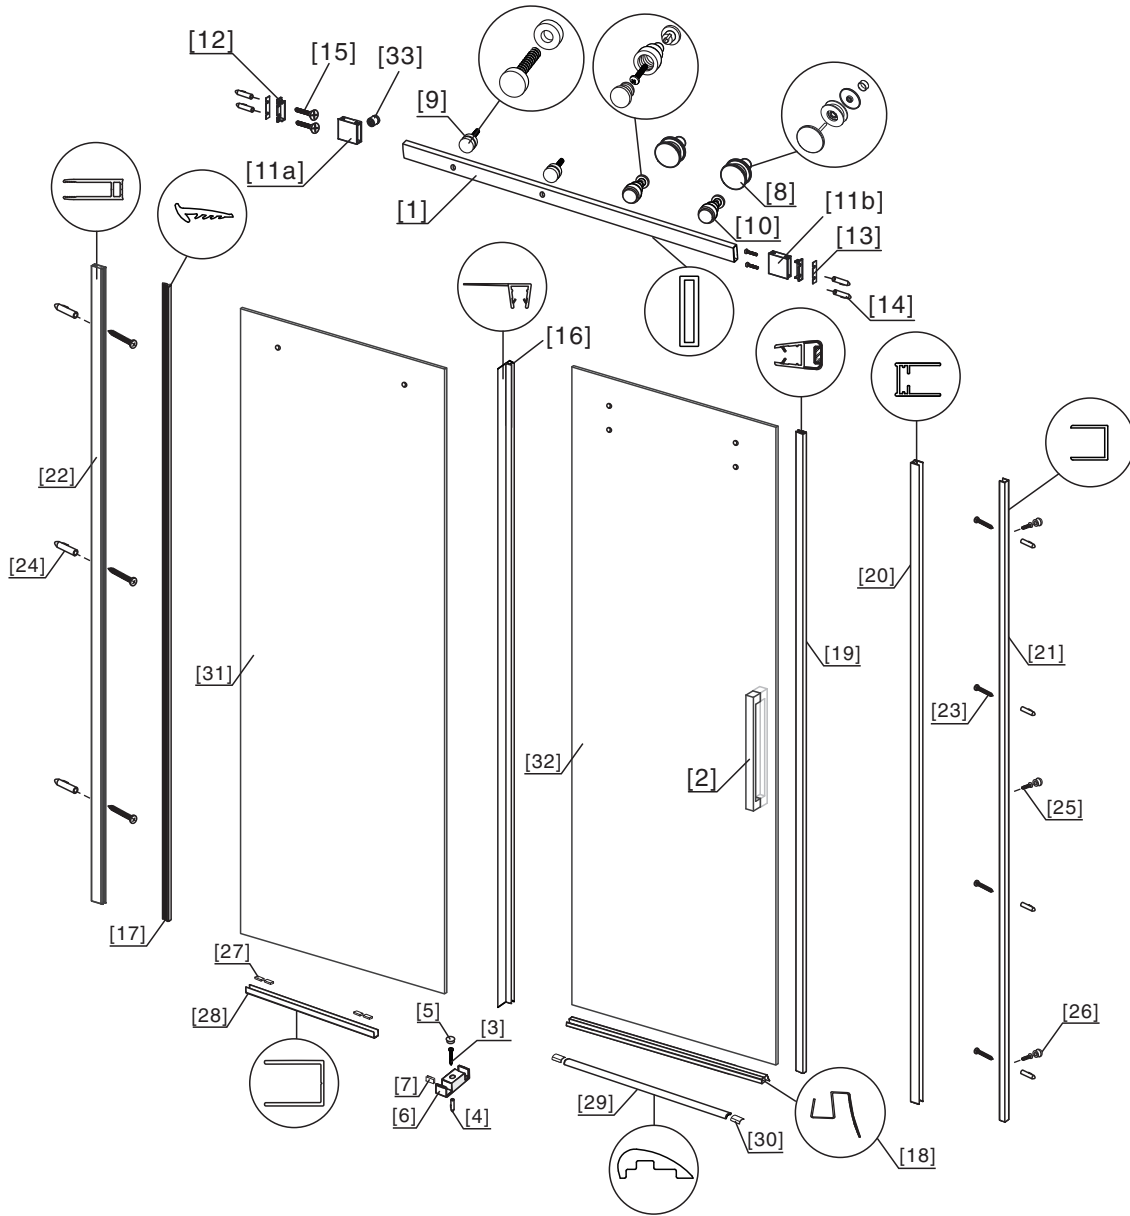

AM801703400 PASSAGE 60x40 Frameless Shower Door

- | | | |
|------------------------------|-------------------------------|----------------------------|
| [1] 1x Horizontal Rail | [12] 2x Connector Base Mounts | [23] 7x Screws M4x35 |
| [2] 1x Door Handle | [13] 2x Cushions | [24] 7x Wall Anchors |
| [3] 1x Screws M4x35 | [14] 4x Wall Anchors | [25] 3x Screws M4x10 |
| [4] 1x Wall Anchor | [15] 4x Screws M5x35 | [26] 3x Screw Cover Caps |
| [5] 1x Screw Cover Cap | [16] 1x Side Gasket | [27] 4x Channel Shims |
| [6] 1x Bottom Guide | [17] 1x Water Deflector | [28] 1x U Channel |
| [7] 1x Shim | [18] 1x Bottom Door Gasket | [29] 1x Aluminum Seal |
| [8] 2x Rollers | [19] 1x Magnetic Seal | [30] 2x Connectors |
| [9] 2x Fixed Panel Fasteners | [20] 1x Post | [31] 1x Fixed Panel |
| [10] 2x Door Panel Guards | [21] 1x Sliding Wall Post | [32] 1x Sliding Door Panel |
| [11] 2x Wall Connectors | [22] 1x Fixed Wall Post | [33] 1x Limit Block |

SPARE PARTS

710355-101.2130A [2] 1x Door Handle

710444-101.0070A [3] 1x Pan Head Screw M4x35
 [4] 1x Wall Anchor
 [5] 1x Screw Cover Cap
 [6] 1x Bottom Guide
 [7] 1x Shim

710445-101.0070A [8] 2x Rollers

710446-101.2130A [9] 2x Fixed Panel Fasteners
 [10] 2x Door Panel Guards

710447-101.0070A [11] 2x Wall Connectors
 [12] 2x Connector Base Mounts
 [13] 2x Cushions
 [14] 4x Wall Anchors
 [15] 4x Flat Head Screws M5x35
 [33] 1x Limit Block

710448-101.0070A [23] 7x Screws M4x35
 [24] 7x Wall Anchors

710449-101.0070A [25] 3x Screws M4x10
 [26] 3x Screw Cover Caps