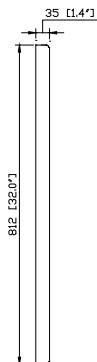

HAMILTON-M24-FW

Features

- Durable poplar wood frame
- Beveled-edge- mirror
- Mirror hangs vertically and horizontally
- Wall cleat for easy hanging and leveling

Colors / Finishes

- French White

Nominal Dimension

- 24W x 1.4D x 32H (inches)

Components

Vanity	HAMILTON-V24-FW	HAMILTON-V42-FW
	HAMILTON-V60-FW	

Product Diagrams

Front

Back

Side

Top