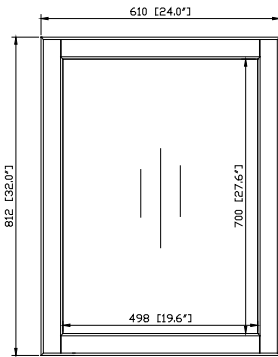

HAMILTON-M24-FW

Features

- Durable poplar wood frame
- Beveled-edge- mirror
- Mirror hangs vertically and horizontally
- Wall cleat for easy hanging and leveling

Colors / Finishes

- French White

Nominal Dimension

- 24W x 1.4D x 32H (inches)

Components

Vanity	HAMILTON-V24-FW	HAMILTON-V42-FW
	HAMILTON-V60-FW	

Product Diagrams

Front

Back

Side

Top