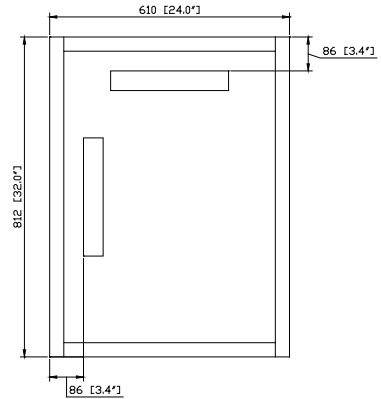

HAMILTON-M24-FW

Features

- Durable poplar wood frame
- Beveled-edge- mirror
- Mirror hangs vertically and horizontally
- Wall cleat for easy hanging and leveling

Colors / Finishes

- French White

Nominal Dimension

- 24W x 1.4D x 32H (inches)

Components

Vanity	HAMILTON-V24-FW	HAMILTON-V42-FW
	HAMILTON-V60-FW	

Product Diagrams

Front

Back

Side

Top