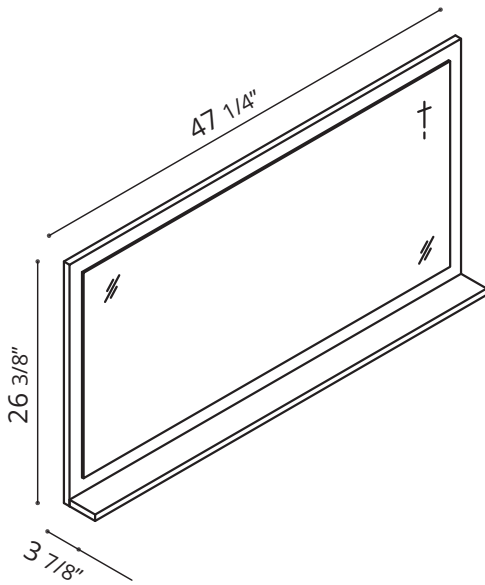

Ripley Collection AT-8048 48" Modern Bathroom Vanity

Base Box Dimensions	W: 50" H: 27" D: 22" G.W: 120 lbs
Basin Box Dimensions	W: 50" H: 8" D: 22" G.W: 70 lbs
Mirror Box Dimensions	W: 50" H: 8" D: 22" G.W: 48 lbs