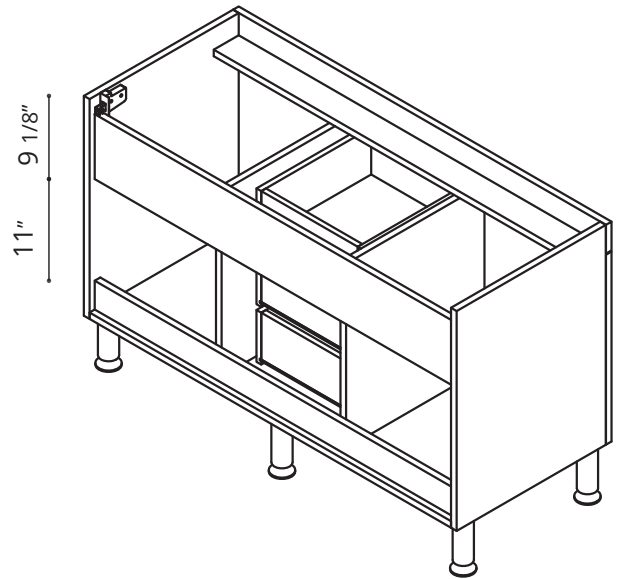

Ripley Collection AT-8048 48" Modern Bathroom Vanity

Base Box Dimensions	W: 50" H: 27" D: 22" G.W: 120 lbs
Basin Box Dimensions	W: 50" H: 8" D: 22" G.W: 70 lbs
Mirror Box Dimensions	W: 50" H: 8" D: 22" G.W: 48 lbs