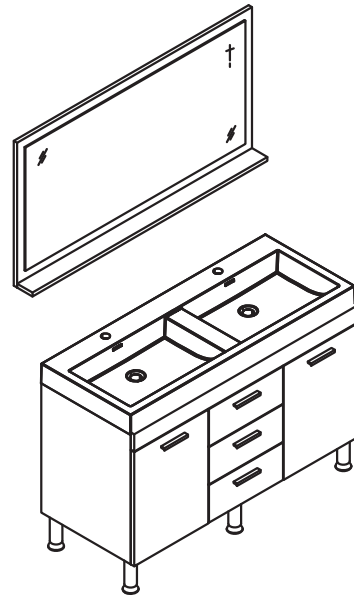

Ripley Collection AT-8048 48" Modern Bathroom Vanity

Base Box Dimensions	W: 50" H: 27" D: 22" G.W: 120 lbs
Basin Box Dimensions	W: 50" H: 8" D: 22" G.W: 70 lbs
Mirror Box Dimensions	W: 50" H: 8" D: 22" G.W: 48 lbs