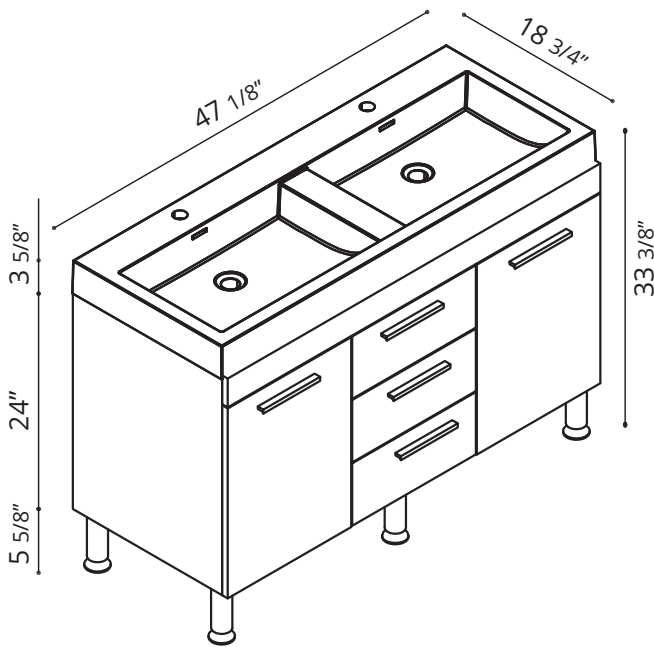

Ripley Collection AT-8048 48" Modern Bathroom Vanity

Base Box Dimensions	W: 50" H: 27" D: 22" G.W: 120 lbs
Basin Box Dimensions	W: 50" H: 8" D: 22" G.W: 70 lbs
Mirror Box Dimensions	W: 50" H: 8" D: 22" G.W: 48 lbs