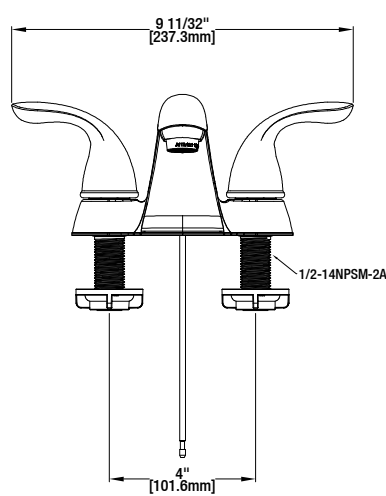

WARRANTY

- Limited Lifetime Warranty

MODEL	STORE SKU #	FINISH
67091W-6A01	505838	Polished Chrome
67091W-6A02	523918	Polished Brass
67091W-6A04	247368	Brushed Nickel PVD
67091W-6A27D	793878	Bronze