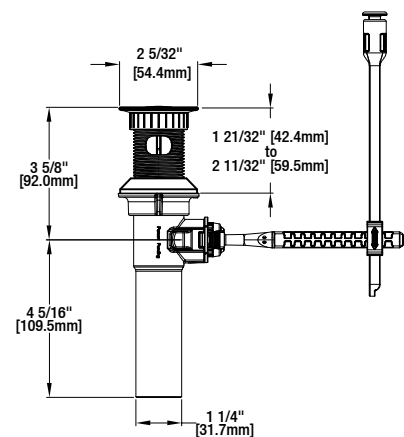

WARRANTY

- Limited Lifetime Warranty

MODEL	STORE SKU #	FINISH
67091W-6A01	505838	Polished Chrome
67091W-6A02	523918	Polished Brass
67091W-6A04	247368	Brushed Nickel PVD
67091W-6A27D	793878	Bronze