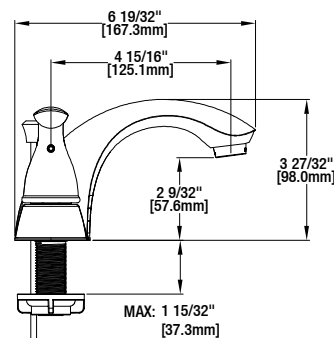

### FEATURES

- Requires 3-Hole Sink with 4" On-Center
- 1/2" IPS Connections
- Max Flow Rate: 1.2 gpm (4.5 L/min) at 60 psi
- Max Countertop Thickness: 1 15/32"
- Spout Reach: 4 15/16"
- Spout Height: 3 27/32"
- 1/4 Turn ceramic for Lifetime Drip-free Operation
- With ClickInstall™ Drain Assembly
- With Zinc Lever Handle

### INSTALLATION DIMENSIONS

Glacier Bay reserves the right to make changes in specifications and materials and to change and discontinue models, both without notice or obligation. Dimensions are for reference only.