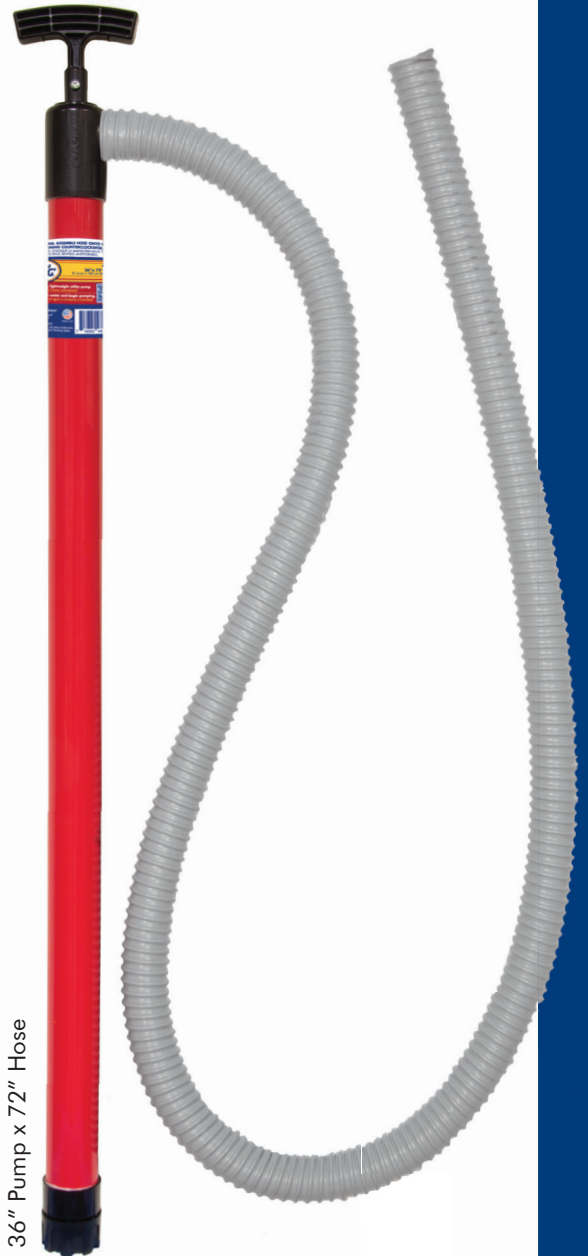

Siphon King Utility Pumps

36" Pump x 36" Hose

Siphon King® Utility Pumps

Catalog #	Item	Selling Unit
48024	24" Pump x 36" Hose	12 per box
48036	36" Pump x 36" Hose	12 per box
48072	36" Pump x 72" Hose	12 per box
48230	24" Pump Extension	12 per box

- Made in USA
- Provides quick removal of water
- Self-priming, lightweight utility pump
- High strength, ergonomic handle can withstand extreme temperatures and harsh usage
- 36" pump provides quick removal of 1 gallon in 4 strokes
- Steel shaft resists rust/corrosion and improves strength
- Flexible discharge hose for directing water evacuation
- Removable intake foot for easy cleaning
- Perfect for removing water from valve boxes, meter pits, pipe trenches, and anywhere water accumulates

Siphon King Utility Pumps

Siphon King® Utility Pumps

24" Pump Extension

24" Pump x 36" Hose

36" Pump x 36" Hose

36" Pump x 72" Hose