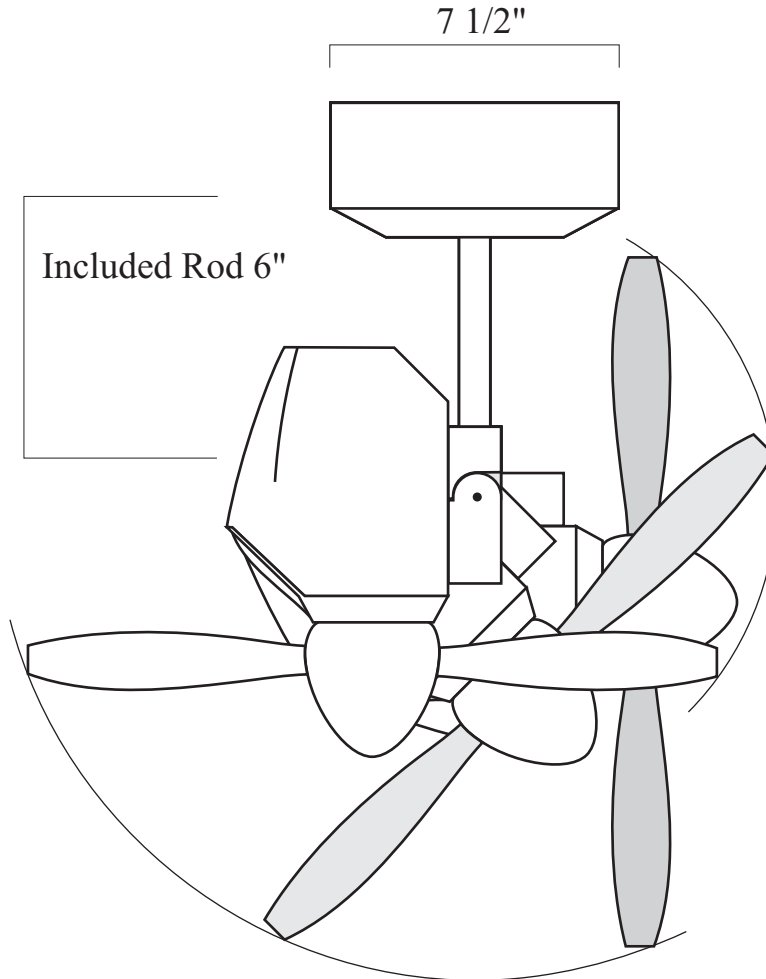

Mustang
3MT18-1M

Depth

- 22" 90 degrees V
- 21 3/4" 45 degrees
- 15" 0 degrees V

10 5/8" @ 90° V

14 1/4" @ 45° Vert

18" @ 0° Vert

Width

1/5th Scale (20%)