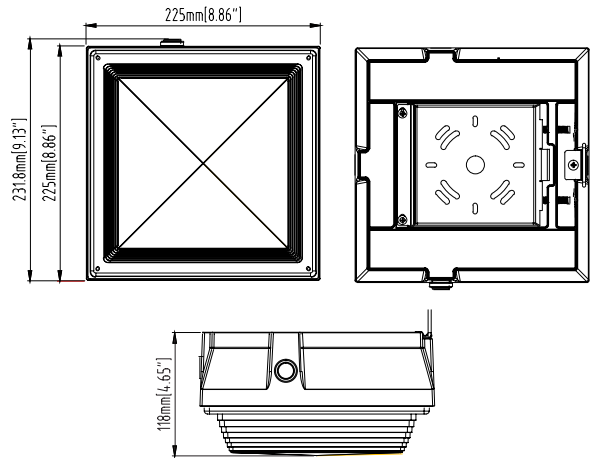

PRODUCT PERFORMANCE

SYSTEM WATTAGE	LED WATTAGE	LUMENS	LP/W	CRI	REPLACES (MH)
50W	45W	4261 lm	106 lm/w	≥80	100W

PRODUCT SUMMARY

EFFICACY	106 lm/w
LED CHIP	Premium brand LEDs (Samsung® or LG® chips depending on SKU)
CCT	4000K
DRIVER	YG® driver technology, Dimmable LED power supplies, Current can be adjusted The 0-10V Dimming type is continuous, The product can dim to 10%
DRIVER EFFICIENCY	>85%
INDIVIDUAL CARTON DIMENSIONS	14.41 x 14.41 x 6.69 in
INDIVIDUAL CARTON WEIGHT	10.45 lbs
STANDARD LIFETIME	Design minimum 50,000 + hours
STANDARD WARRANTY	5 Years
WATER PROOFING GRADE	Wet Location

PRODUCT WEIGHT: 10.45 lbs

PRODUCT DIMENSIONS

PRODUCT PHOTOMETRY