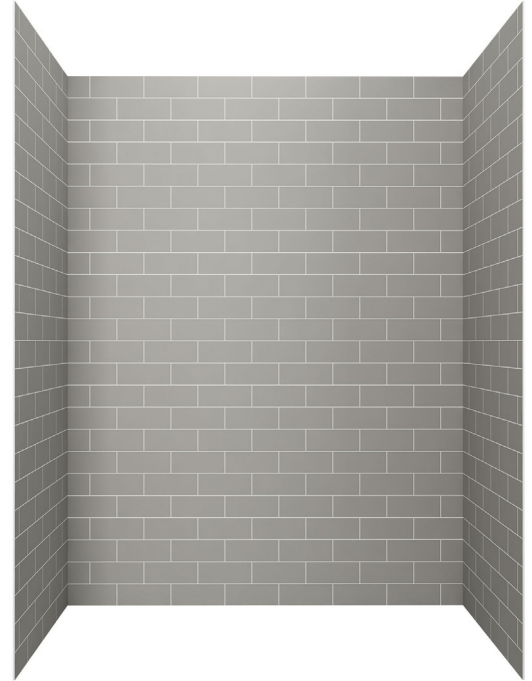

**60" x 32" Passage™ Custom Shower Walls**  
**Subway Tile Design**

**P2969SWT**

Take your bathroom from basic to beautiful with the Passage Custom Bathing System. These stylish subway tile designs come in 2 finishes and provide the perfect alternative to actual tile and grout.

**Product Features:**

- High-quality, multi-layer acrylic adheres to water-resistant wall board or over existing wall
- Bull-nosed edges provide a finished look
- Custom etched grout lines for a realistic tile look
- Beautiful and stylish alternative to tile and grout
- Customize with coordinating Passage shower base, frameless shower door, shower shelves
- Easily wipes clean using mild soap and a damp cloth

**Nominal Dimensions (Installed):**

60" x 32" x 72"  
(1524 x 813 x 1829mm)

**Wall Set Includes:**

- Two back wall panels (Top and Bottom):  
59" w x 72" h (1499 x 1829mm)
- Two side wall panels (Left and Right):  
31-7/16" w x 72" h (787 x 1829mm)

**To Be Specified - Required:**

Color pattern choice

- .376 Grey Subway Tile
- .375 White Subway Tile

**To Be Specified - Optional:**

- A8011T-RHO: 60" x 32" x 2-1/4" (1524 x 813 x 57mm)  
Acrylic Shower Base Right Outlet
- A8011T-LHO: 60" x 32" x 2-1/4" (1524 x 813 x 57mm)  
Acrylic Shower Base Left Outlet
- AM801703400.213: 60" x 72" (1524 x 1829mm)  
Frameless Shower Door with Easy-to-Clean™ Clear Glass
- 1202-008.XXX: Corner Shower Shelf-Brushed Metal  
9" x 9" x 3-1/2" (229 x 229 x 89 mm)
- 1202-012.XXX: Shower Shelf-Brushed Metal  
12" x 5" x 3" (305 x 127 x 76 mm)