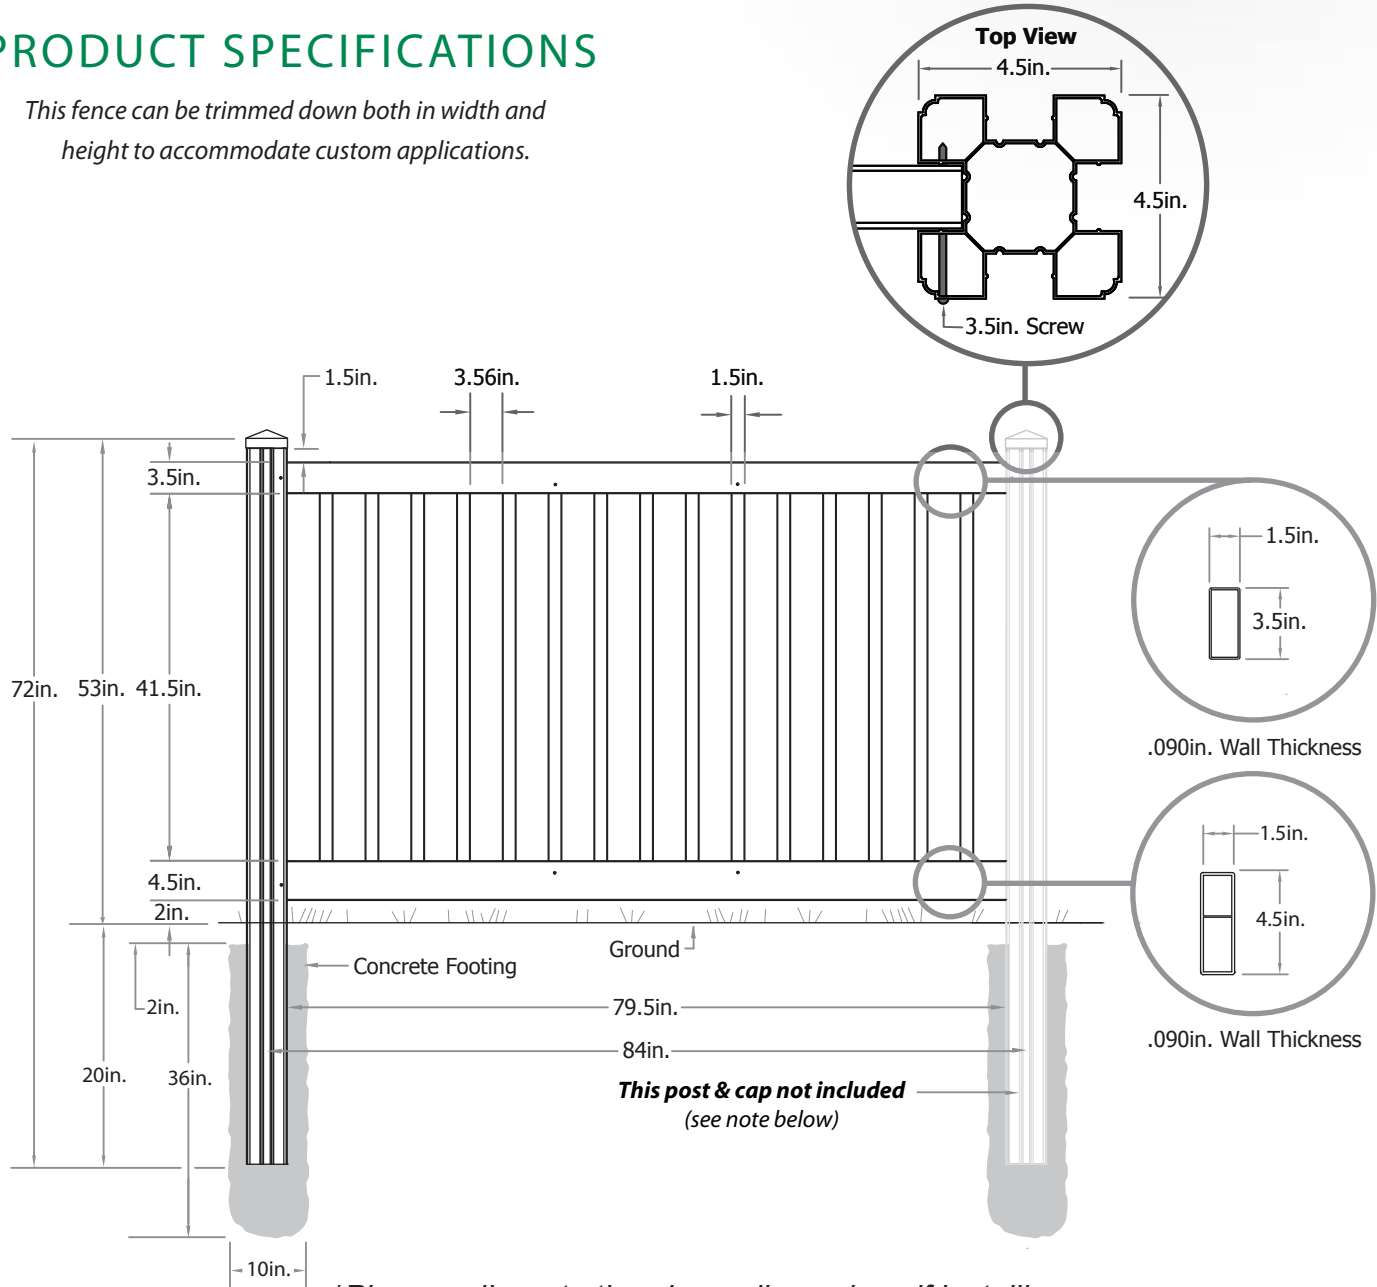

### PRODUCT SPECIFICATIONS

*This fence can be trimmed down both in width and height to accommodate custom applications.*

*\*Please adhere to the above dimensions if installing around a pool to comply with BOCA code.*