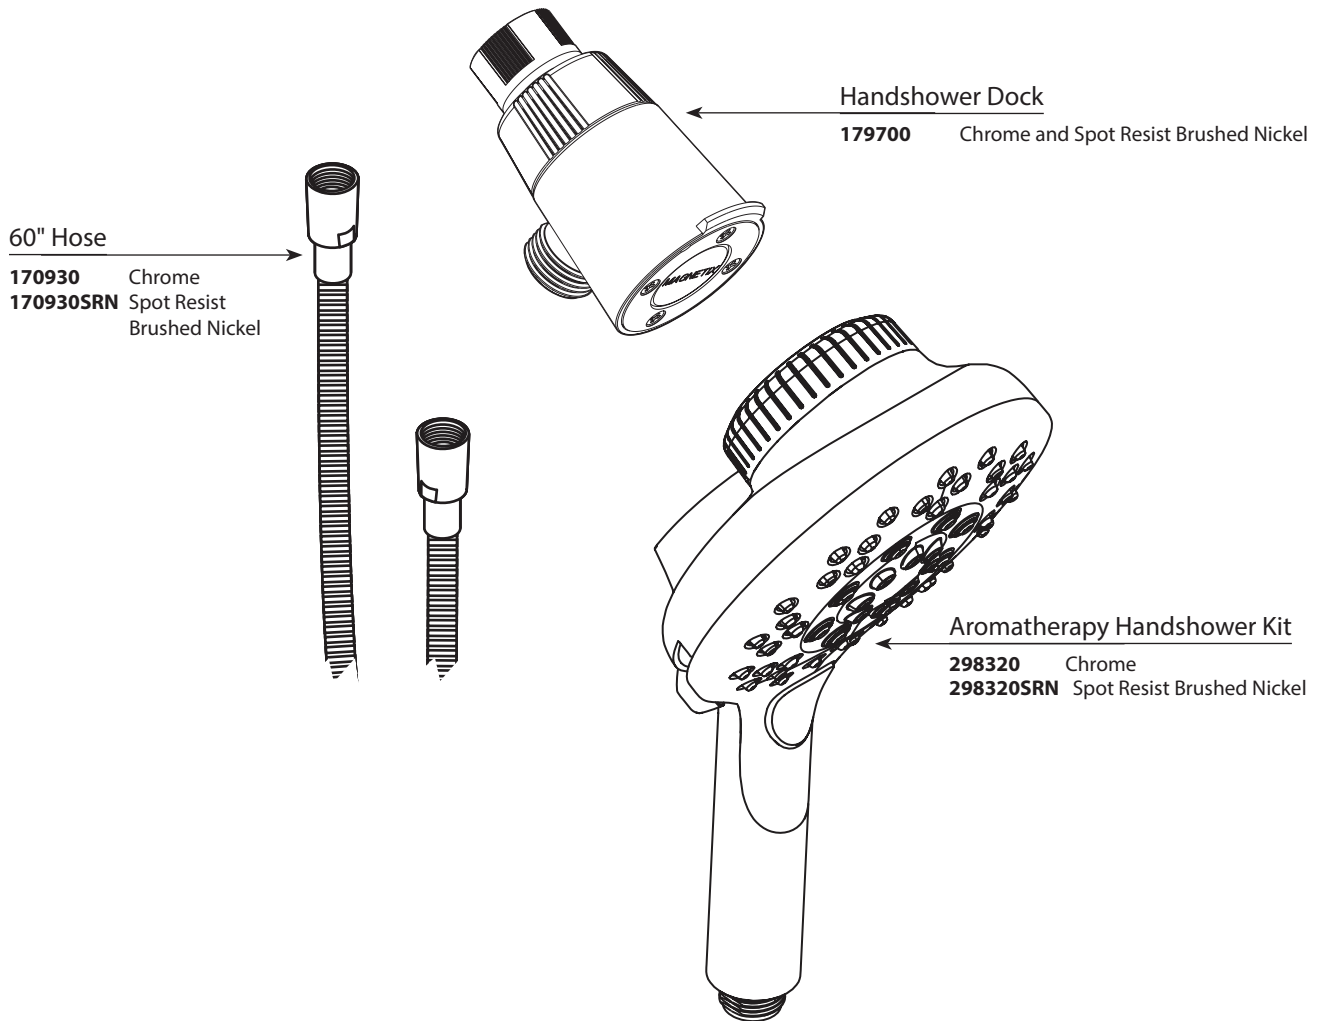

■ Order by Part Number

AROMATHERAPY HANDSHOWER WITH INLY™ CAPSULES		
MODEL	TYPE	FINISH
IN208H2	Showering	Chrome
IN208H2SRN	Showering	Spot Resist Brushed Nickel

4-Pack Starter Kit (*no service kit available*)
 (1) Zen Time
 (1) Tropical Day
 (1) Energetic Morning
 (1) Sweet Morning