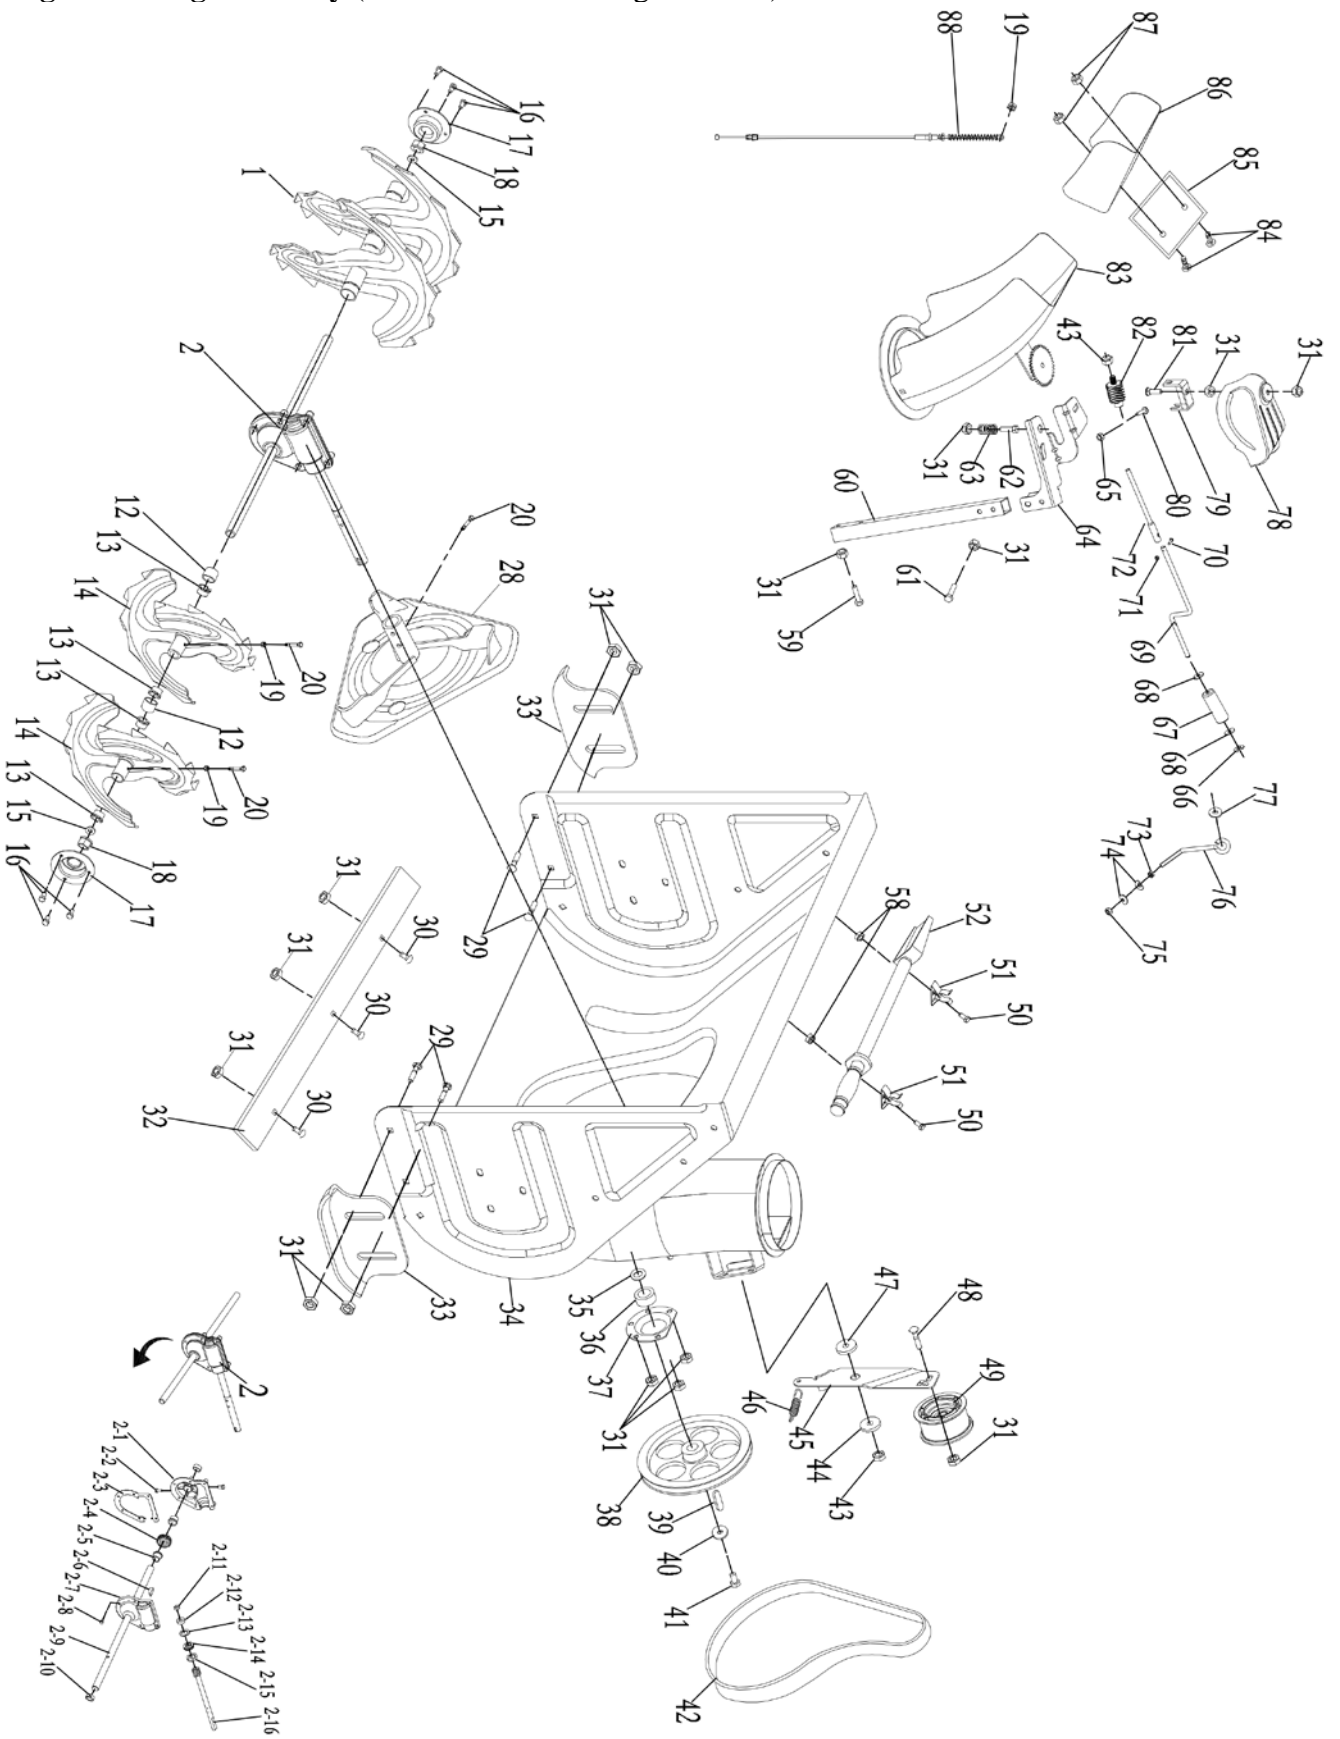

Auger Housing Assembly (All Parts Number Begin with H)