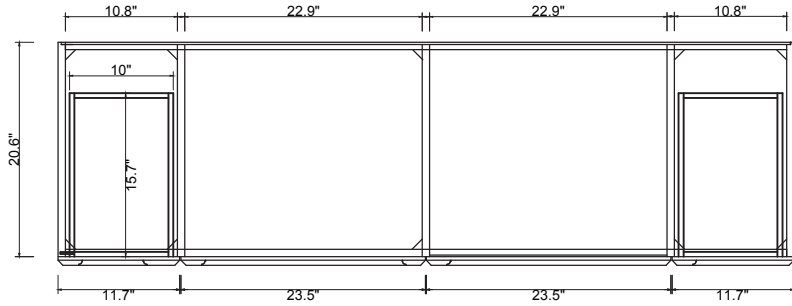

TOP

SIDE

BACK

SPECIFICATIONS

www.virtuusa.com

SKU: ED-25072

REV1.13.18

NOTES