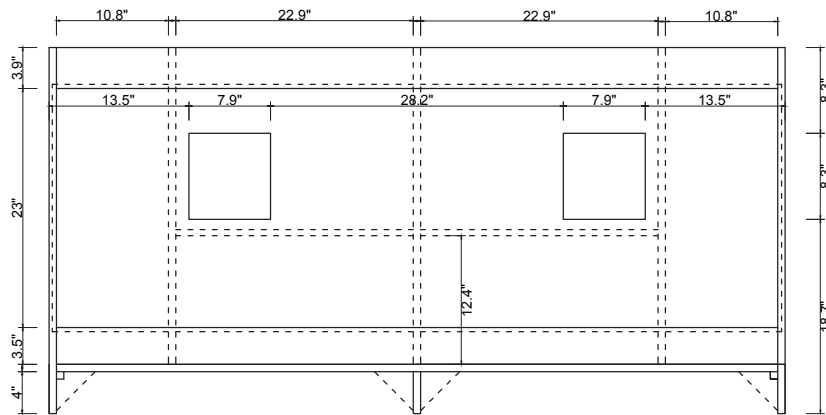

TOP

SIDE

BACK

SPECIFICATIONS

www.virtuusa.com

SKU: ED-25072

REV1.13.18

NOTES