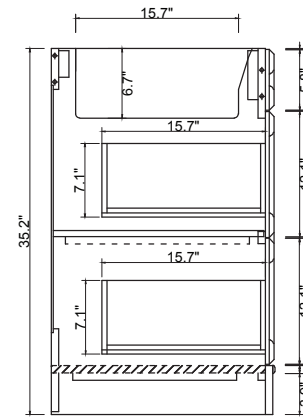

TOP

SIDE

BACK

SPECIFICATIONS

www.virtuusa.com

SKU: ED-25072

REV1.13.18

NOTES