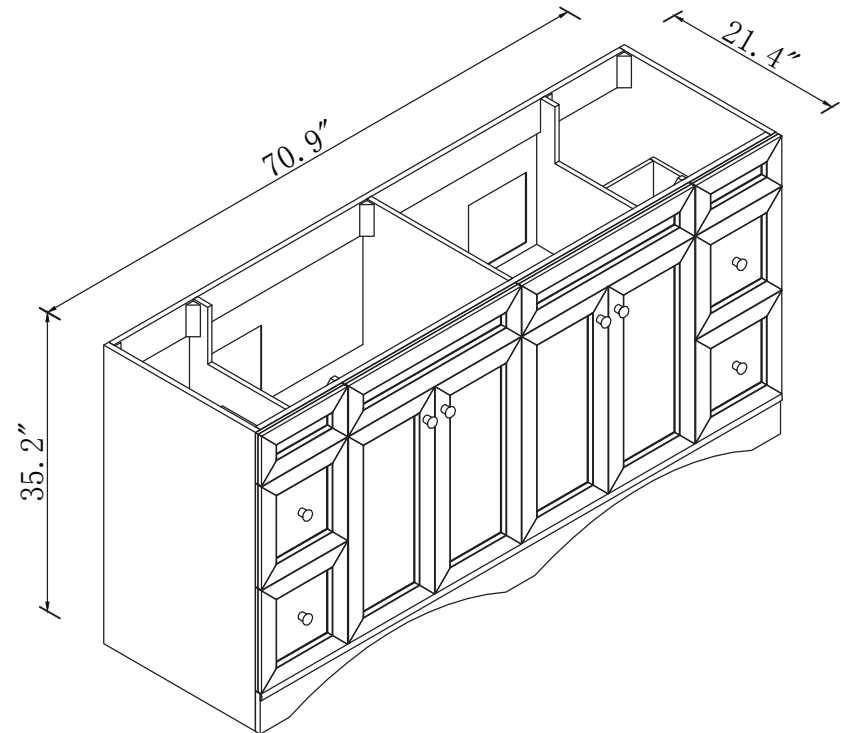

TOP

SIDE

BACK

SPECIFICATIONS

www.virtuusa.com

SKU: ED-25072

REV1.13.18

NOTES