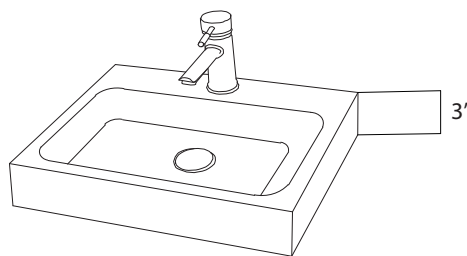

VIVA

MODLE NO : EVSK20X16-BLK

- Please check your product packaging to make Sure the included accessories are in the "list of standard accessories".if any parts are missing, please contact your local dealer immediatly
- Do not allow any sharp objects to come in contact with the cabinet,as it will scratch the surface
- Continuous and prolonged exposure to direct sunlight may cause discoloration to the wood.
- Continuous and prolonged exposure to direct sunlight may cause discoloration to the wood.
- Please avoid using cleaning products that contain bleach or ammonia.
- Wood surface should only be cleaned with wood care products such as soapy water or furniture polish.