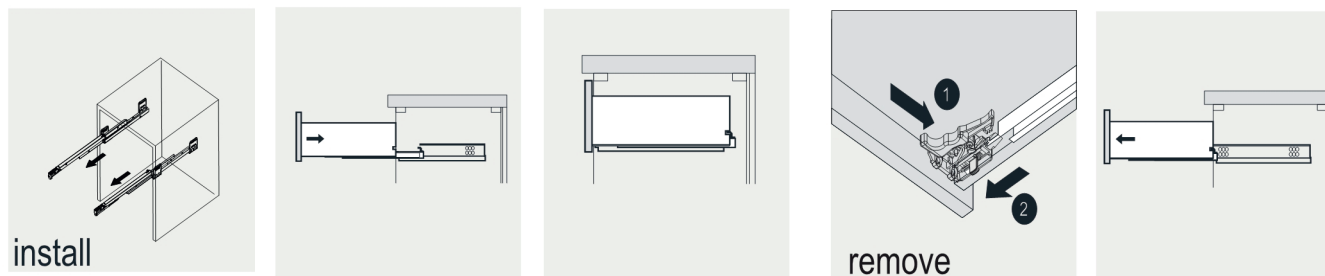

VIVA

MODLE NO : EVSK20X16-BLK

- Please check your product packaging to make Sure the included accessories are in the "list of standard accessories".if any parts are missing, please contact your local dealer immediatly
- Do not allow any sharp objects to come in contact with the cabinet,as it will scratch the surface
- Continuous and prolonged exposure to direct sunlight may cause discoloration to the wood.
- Continuous and prolonged exposure to direct sunlight may cause discoloration to the wood.
- Please avoid using cleaning products that contain bleach or ammonia.
- Wood surface should only be cleaned with wood care products such as soapy water or furniture polish.

ERECTING TOOL

DRAWER'S ADJUST

INSTALLATION INSTRUCTIONS