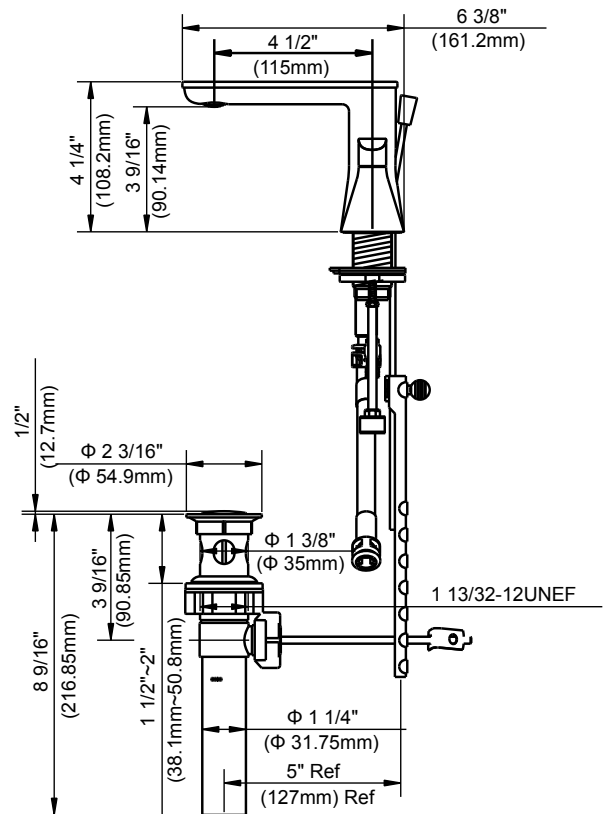

Glacier Bay Chianti Sleek 8 in. Widespread 2-Handle Mid Arc Bathroom Faucet with Drain

FEATURES

- 3 Installation Holes Required
- 1/2 in. Connection Size
- Max Flow Rate: 1.2 gpm (4.5 L/min) at 60 psi
- Max Countertop Thickness: 1 7/16"
- Spout Reach: 4 1/2"
- Spout Height: 3 9/16"
- Ceramic Cartridge for Lifetime Drip-free Operation
- With Plastic Pop-up
- Non-deck Plate Mount for Easy Installation
- Easy Clean Aerator

MODEL	STORE SKU#	FINISH
FWOAC000CP	277 531	Chrome

WARRANTY

- Limited Lifetime Warranty

INSTALLATION DIMENSIONS