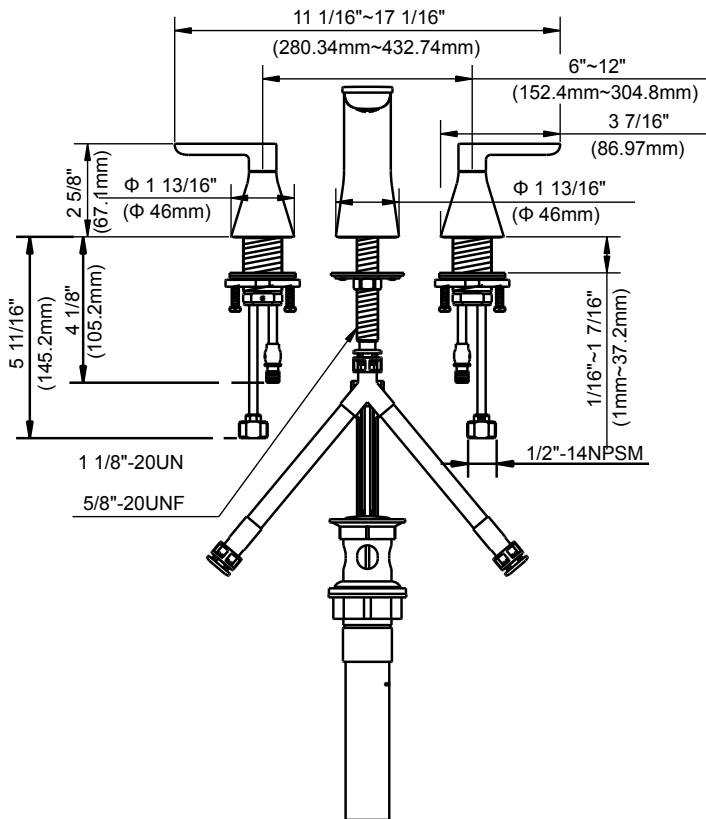

Glacier Bay Chianti Sleek 8 in. Widespread 2-Handle Mid Arc Bathroom Faucet with Drain

FEATURES

- 3 Installation Holes Required
- 1/2 in. Connection Size
- Max Flow Rate: 1.2 gpm (4.5 L/min) at 60 psi
- Max Countertop Thickness: 1 7/16"
- Spout Reach: 4 1/2"
- Spout Height: 3 9/16"
- Ceramic Cartridge for Lifetime Drip-free Operation
- With Plastic Pop-up
- Non-deck Plate Mount for Easy Installation
- Easy Clean Aerator

MODEL	STORE SKU#	FINISH
FWOAC000CP	277 531	Chrome

WARRANTY

- Limited Lifetime Warranty

INSTALLATION DIMENSIONS