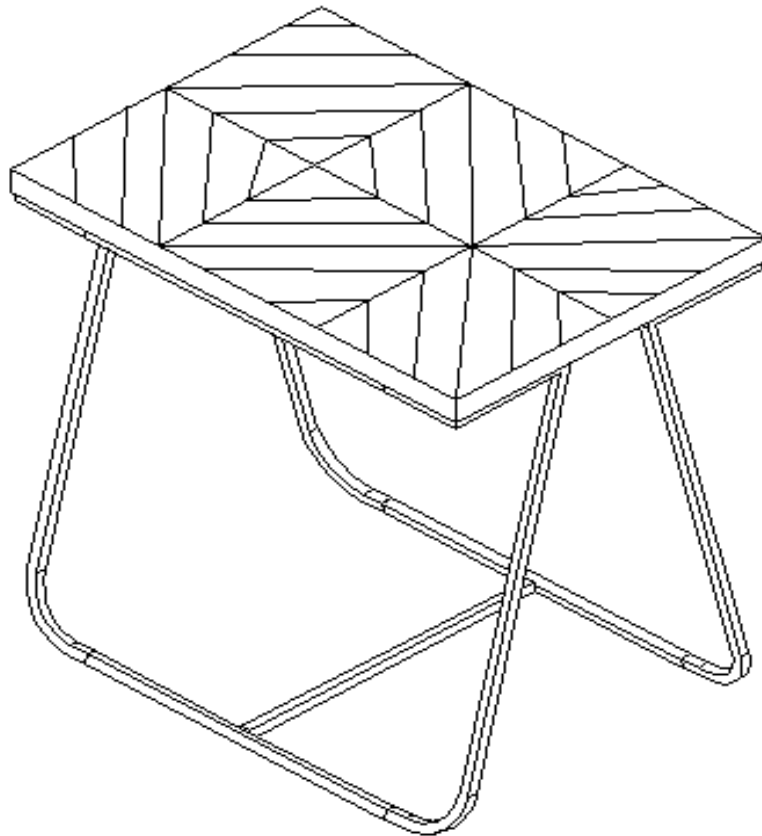

AVERY / ABIGAIL / KEIRA

NARROW END / SIDE TABLE

MODEL # AXCHLY-04

Questions, problems, assembly help, missing parts?

No need to return the product, we will gladly help and ship your replacement parts free of charge