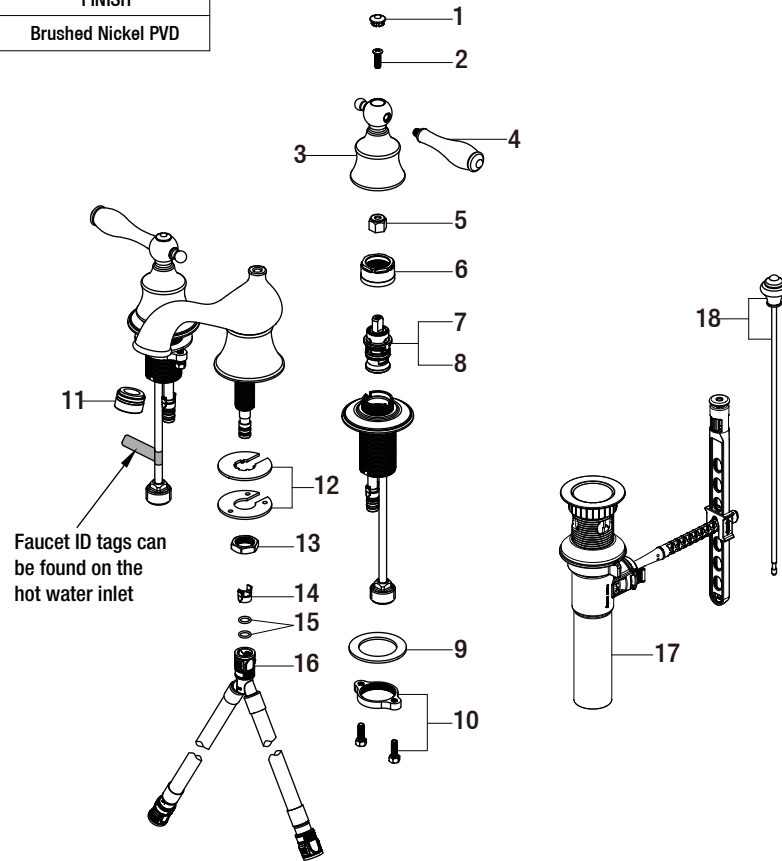

Replacement Parts List

Estates 8 in. Widespread 2-Handle Low-Arc Bathroom
Faucet in Brushed Nickel

MODEL	Internet SKU #	FINISH
67276W-8004	206961671	Brushed Nickel PVD

Many replacement parts can be purchased online or at your local store. Please use the table below to identify the part SKU number needed, go to HOMEDEPOT.COM, and check for online and store availability. If you can't find the part you are looking for, please call 1-855-HD-GLACIER.

Part	Description	Part #	Internet SKU #	Store SKU #
1	Index	RP1000304		
2	Screw	RP50005		
3	Handle seat	RP1701904		
4	Handle	RP1308104		
5	Inverter	RP64044	206671349	
6	Bonnet	RP70435	206864739	
7	Cartridge H	RP20067	301158139	
8	Cartridge C	RP20068	301158129	
9	Washer	RP64147		
10	Nut & screw	RP56114		

Part	Description	Part #	Internet SKU #	Store SKU #
11	Aerator	RP3021004		
12	Washer	RP64193		
13	Lock nut	RP56094		
14	Block	RP70421		
15	O-ring	RP60002		
16	Quick connect hose	RP70430		
17	ClickInstall™ drain assembly	RP4022804		
18	Lift rod	RP4024204		