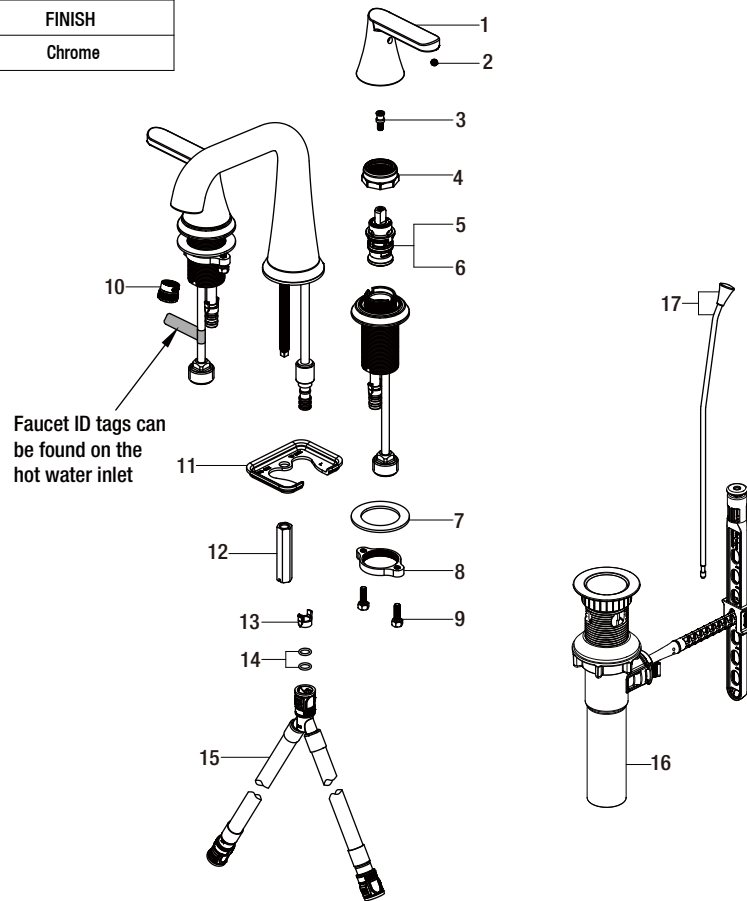

# Replacement Parts List

Jax 8 in. Widespread 2-Handle High-Arc Bathroom Faucet in Chrome

MODEL	SKU #	FINISH
67705W-6001	206777981	Chrome

Many replacement parts can be purchased online or at your local store. Please use the table below to identify the part SKU number needed, go to [HOMEDEPOT.COM](http://HOMEDEPOT.COM), and check for online and store availability. If you can't find the part you are looking for, please call 1-855-HD-GLACIER.

Part	Description	Part #	Internet SKU #	Store SKU #
1	Handle	RP1347301		
2	Set screw	RP50002		
3	Connector	RP50003		
4	Bonnet nut	RP70435	<a href="#">206864739</a>	
5	Cartridge H	RP20067	<a href="#">301158139</a>	
6	Cartridge C	RP20068	<a href="#">301158129</a>	
7	Washer	RP64147		
8	Nut	RP56059		
9	Screw	RP50004		

Part	Description	Part #	Internet SKU #	Store SKU #
10	Aerator	RP30187		
11	Washer	RP70228		
12	Lock nut	RP56012		
13	Block	RP70421		
14	O-ring	RP60002		
15	Quick connect hose	RP70430		
16	ClickInstall™ drain assembly	RP4022801		
17	Lift rod	RP4024801		