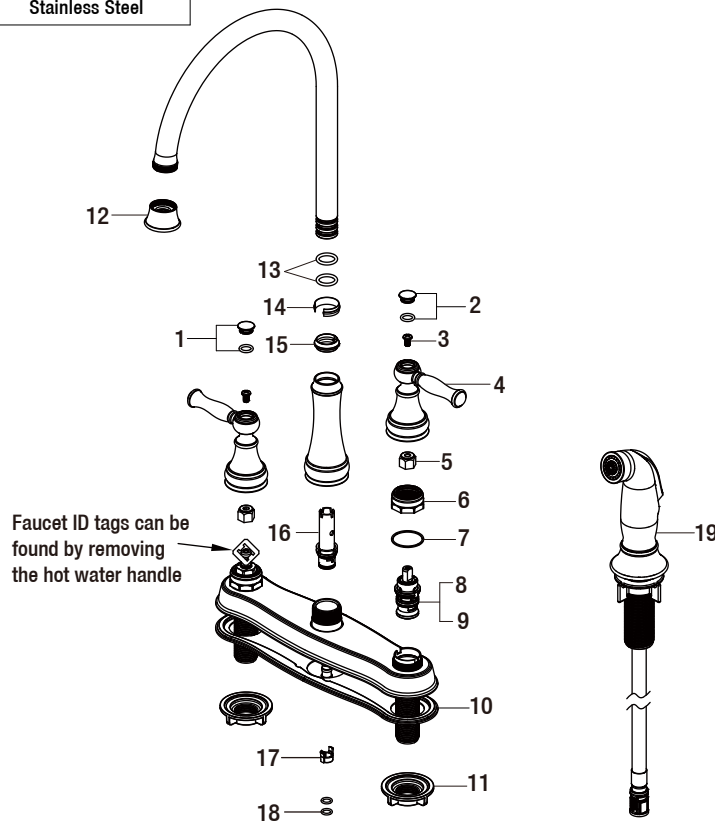

Replacement Parts List

Fairway 2 Handle Kitchen with Side Spray

MODEL	Internet SKU #	FINISH
HD67568-1108D2	301879815	Stainless Steel

Many replacement parts can be purchased online or at your local store. Please use the table below to identify the part SKU number needed, go to HOMEDEPOT.COM, and check for online and store availability. If you can't find the part you are looking for, please call 1-855-HD-GLACIER.

Part	Description	Part #	Internet SKU #	Store SKU #
1	Index	RP8037308D2		
2	Index	RP8037408D2		
3	Screw	RP50154		
4	Handle	RP1330408D2		
5	Inverter	RP64044	206671349	
6	Bonnet nut	RP70435	206864739	
7	Washer	RP64124		
8	Cartridge H	RP20067	301158139	
9	Cartridge C	RP20068	301158129	
10	Gasket	RP70488		

Part	Description	Part #	Internet SKU #	Store SKU #
11	Mounting nut	RP56001	203193994	579276
12	Aerator	RP3012408D2		
13	O-ring	RP60008		
14	Wearable ring	RP70077		
15	Clip	RP70023		
16	Diverter	RP70007		
17	Block	RP70421		
18	O-ring	RP60002		
19	Side spray	RP3606908D2		