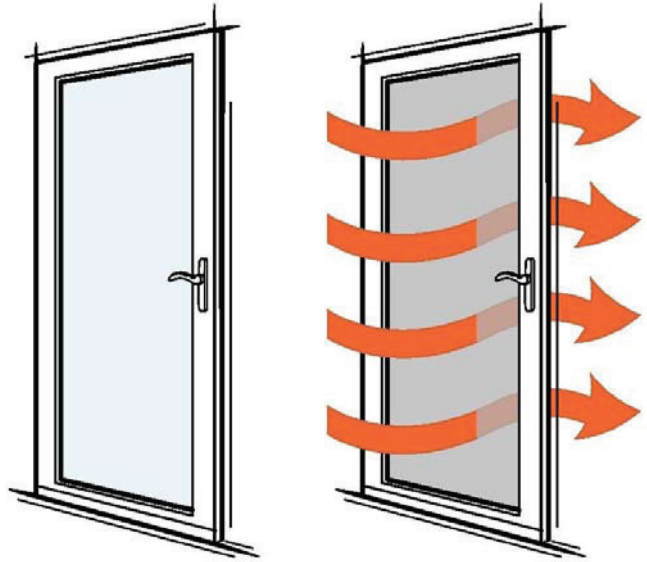

SPECIFICATIONS

Internet #: 203144992

Product Name: Andersen® - 36 in. x 80 in. 3000 Series White Fullview Etched Glass Easy Install Storm Door

■ DIMENSIONS

Assembled Depth (in.)	2.25 in
Assembled Height (in.)	80.875 in
Assembled Width (in.)	36.375 in
Door Size (WxH) in.	36 x 80
Door Thickness (in.)	1.5 in
Fits Opening Height (in.)	80 to 80 7/8
Fits Opening Width (in.)	35 7/8 to 36 3/8

■ DETAILS

Bottom Door Sweep	Double	Handleset Finish	Brass
Color Family	White	Included	Screen
Color/Finish	White	Material	Aluminum
Door Handing	Left Hand/Outswing	Product Weight (lb.)	57
Door Type	Storm	Returnable	90-Day
Features	Easy Install	Type of Weatherstripping	Dual
Finish Type	Painted	View Type	Full-view