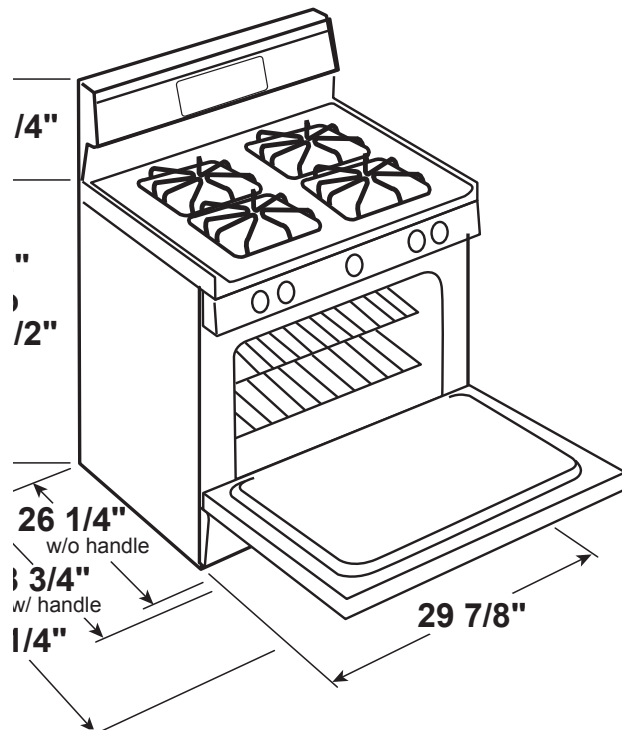

P2B940SEJ

GE Profile™ Series 30" Dual-Fuel Free-Standing Convection Range with Warming Drawer

DIMENSIONS AND INSTALLATION INFORMATION (IN INCHES)

ELECTRICAL RATING: 240V, 60Hz, 30A

INSTALLATION INFORMATION: Before installing, consult installation instructions packed with product for current dimensional data.