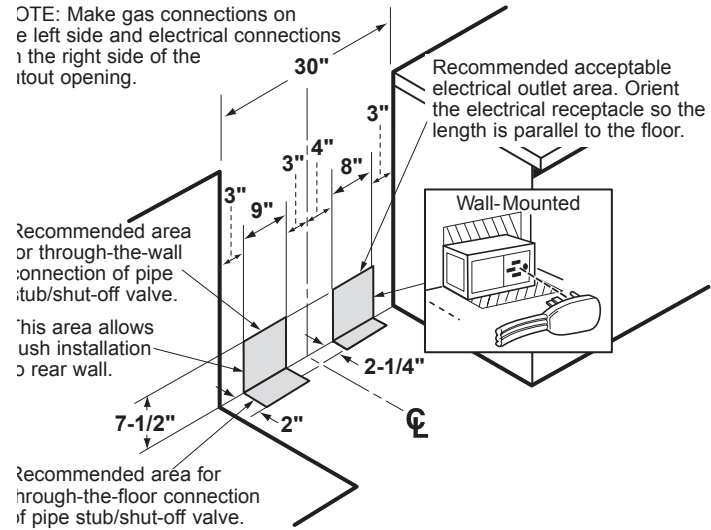

GAS PIPE AND ELECTRICAL OUTLET LOCATIONS

For answers to your Monogram®, GE Profile™ Series or GE® Series appliance questions, visit our website at geappliances.com or call GE Answer Center® service, 800.626.2000.