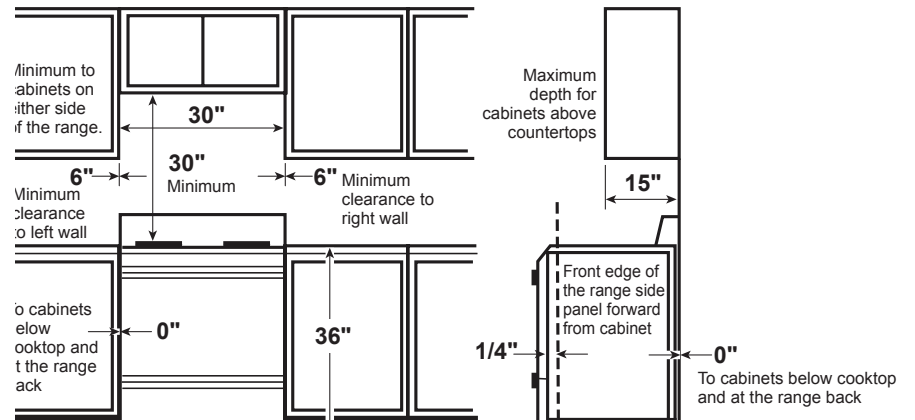

GAS PIPE AND ELECTRICAL OUTLET LOCATIONS

For answers to your Monogram®, GE Profile™ Series or GE® Series appliance questions, visit our website at geappliances.com or call GE Answer Center® service, 800.626.2000.