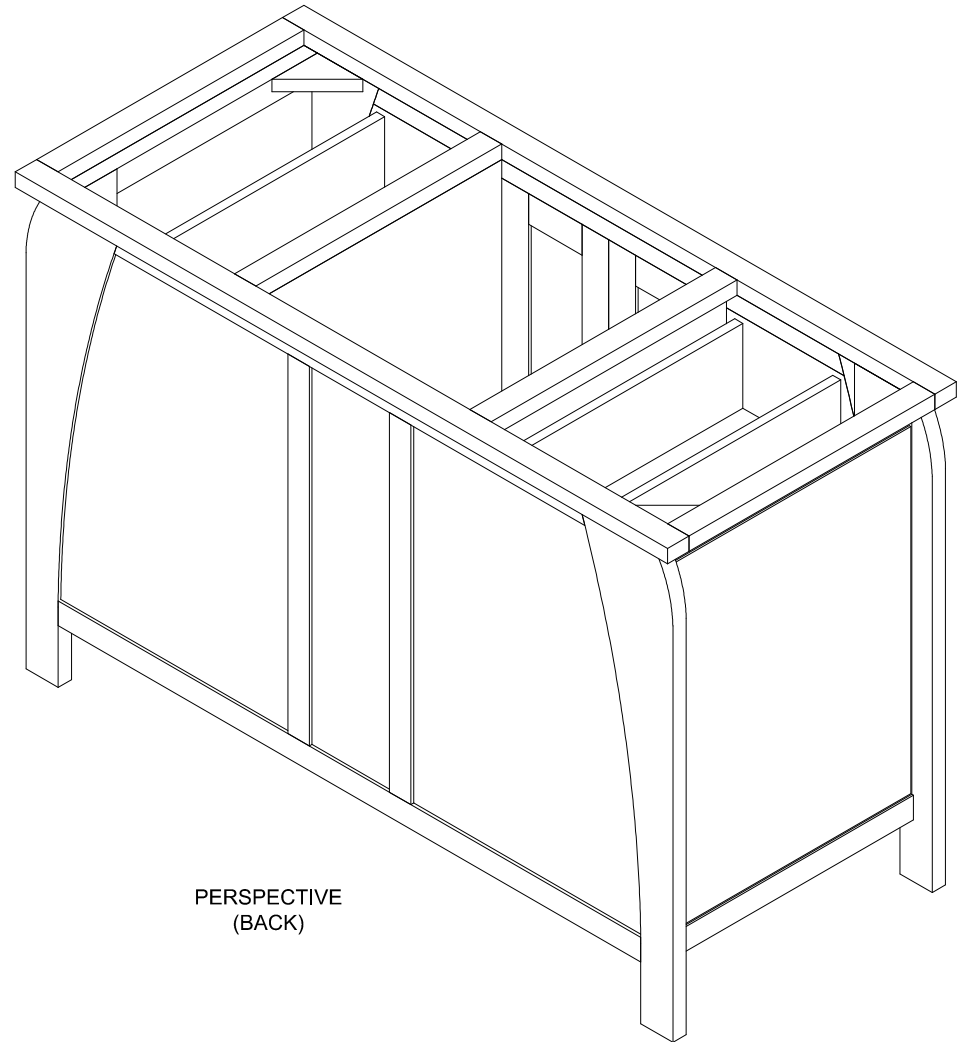

PERSPECTIVE
(FRONT)

PERSPECTIVE
(BACK)

Confidential All Right Reserved. No manufacturing or distribution with out permission of E&T Horizons, USA

DESCRIPTION :	SIZE :	REVIEWED BY :	PREPARED BY :	DATE :	REVISED DATE :	PAGE :
TRANQUILITY 48" W SOFT CLOSE TR-BT-48	122 * 54 * 81 Cm		E&T Horizons	05 NOV 2017		1

Confidential All Right Reserved. No manufacturing or distribution with out permission of E&T Horizons, USA

DESCRIPTION :	SIZE :	REVIEWED BY :	PREPARED BY :	DATE :	REVISED DATE :	PAGE :
TRANQUILITY 48" W SOFT CLOSE TR-BT-48	122 * 54 * 81 Cm		E&T Horizons	05 NOV 2017		2