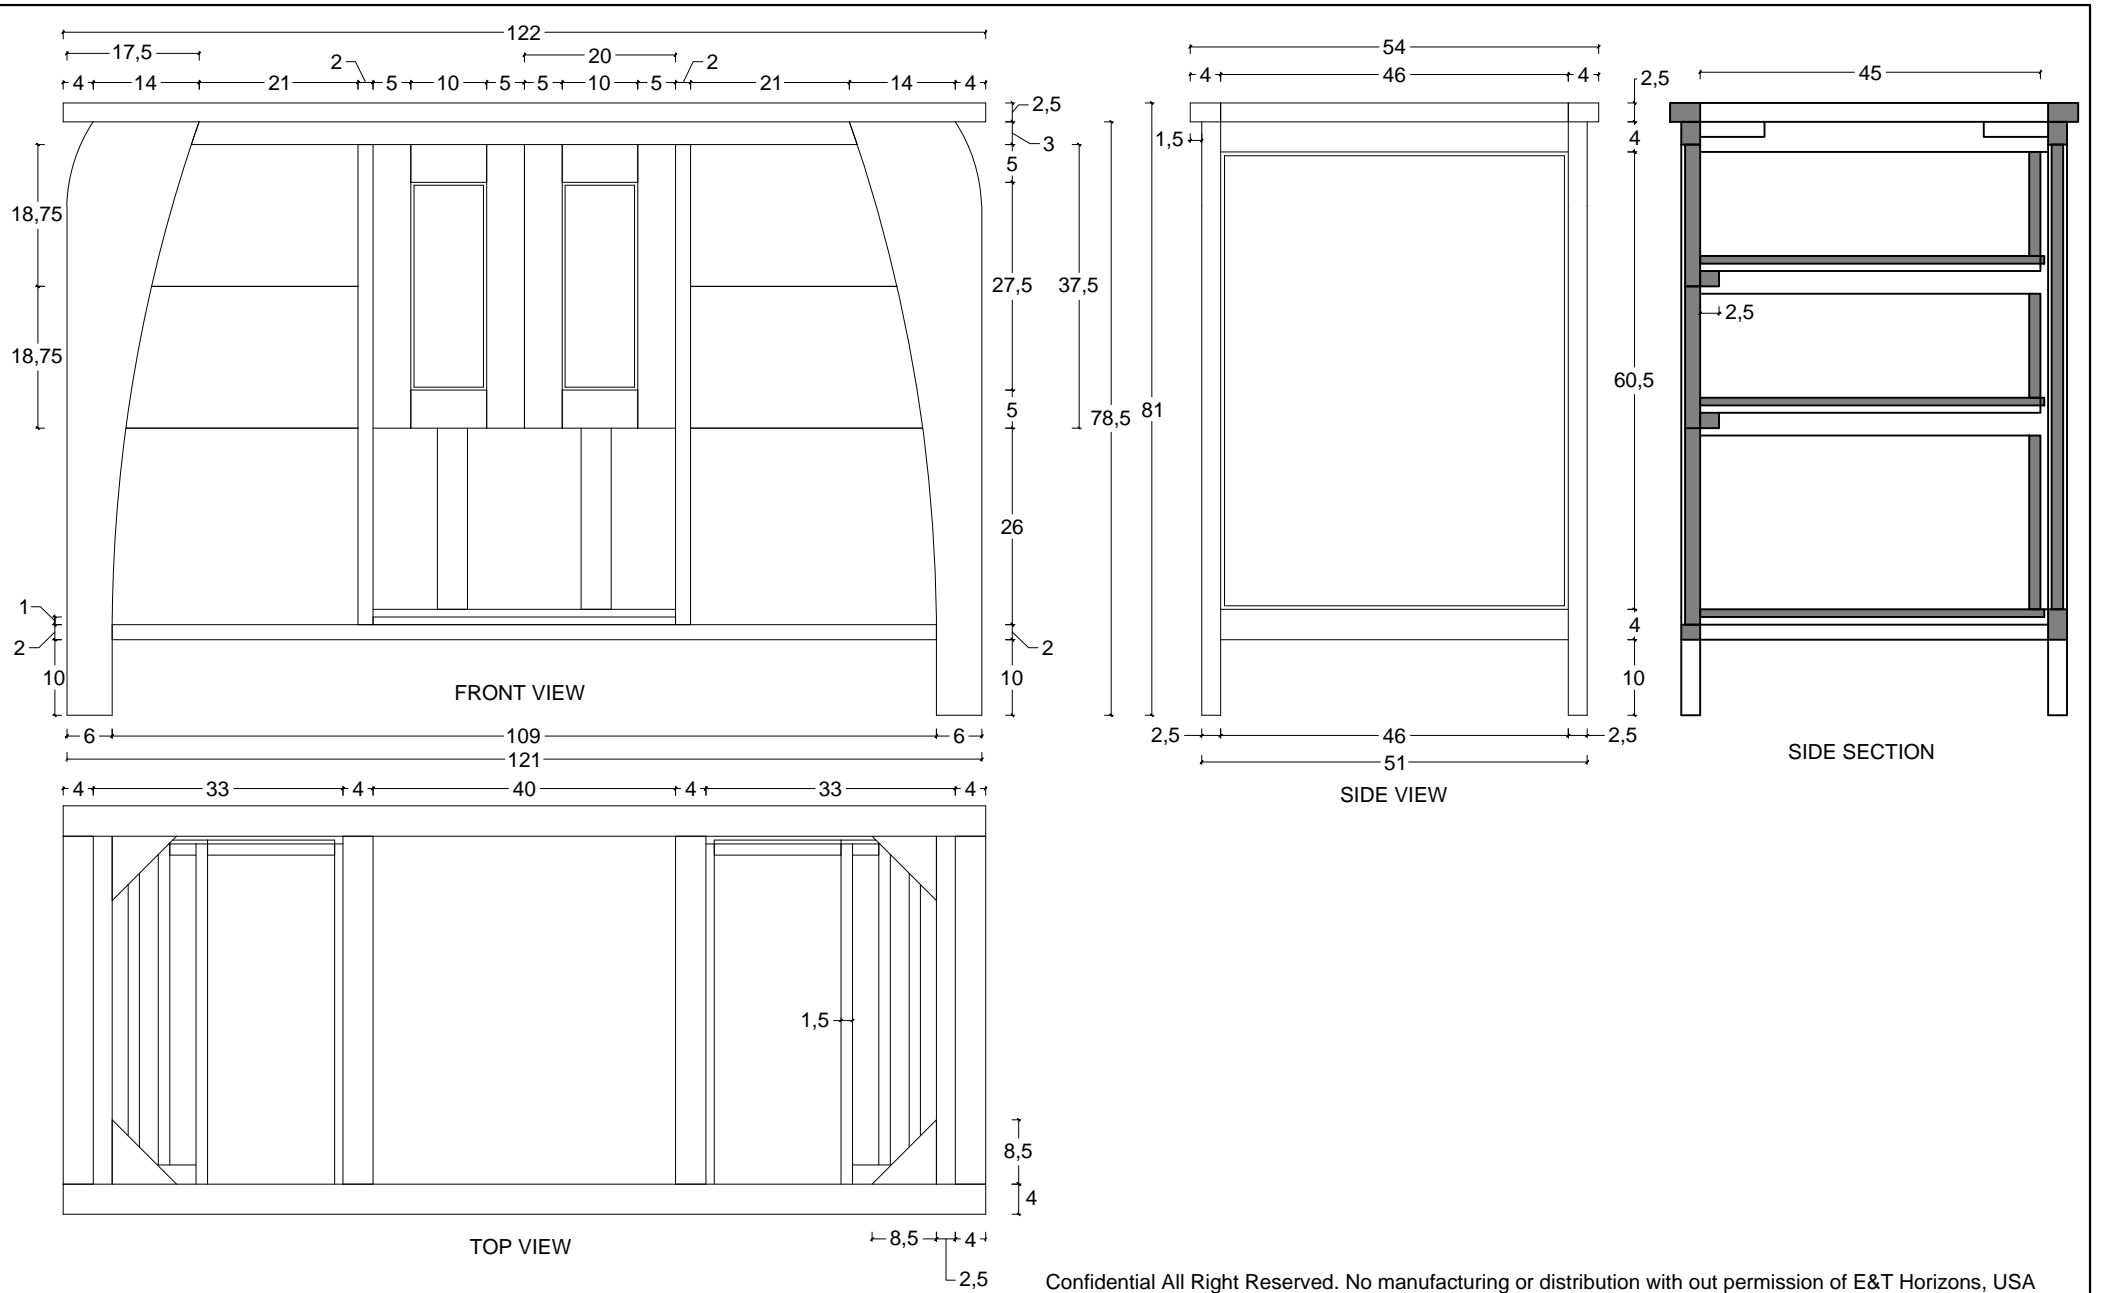

PERSPECTIVE
(FRONT)

PERSPECTIVE
(BACK)

Confidential All Right Reserved. No manufacturing or distribution with out permission of E&T Horizons, USA

DESCRIPTION :	SIZE :	REVIEWED BY :	PREPARED BY :	DATE :	REVISED DATE :	PAGE :
TRANQUILITY 48" W SOFT CLOSE TR-BT-48	122 * 54 * 81 Cm		E&T Horizons	05 NOV 2017		1

Confidential All Right Reserved. No manufacturing or distribution with out permission of E&T Horizons, USA

DESCRIPTION :	SIZE :	REVIEWED BY :	PREPARED BY :	DATE :	REVISED DATE :	PAGE :
TRANQUILITY 48" W SOFT CLOSE TR-BT-48	122 * 54 * 81 Cm		E&T Horizons	05 NOV 2017		2