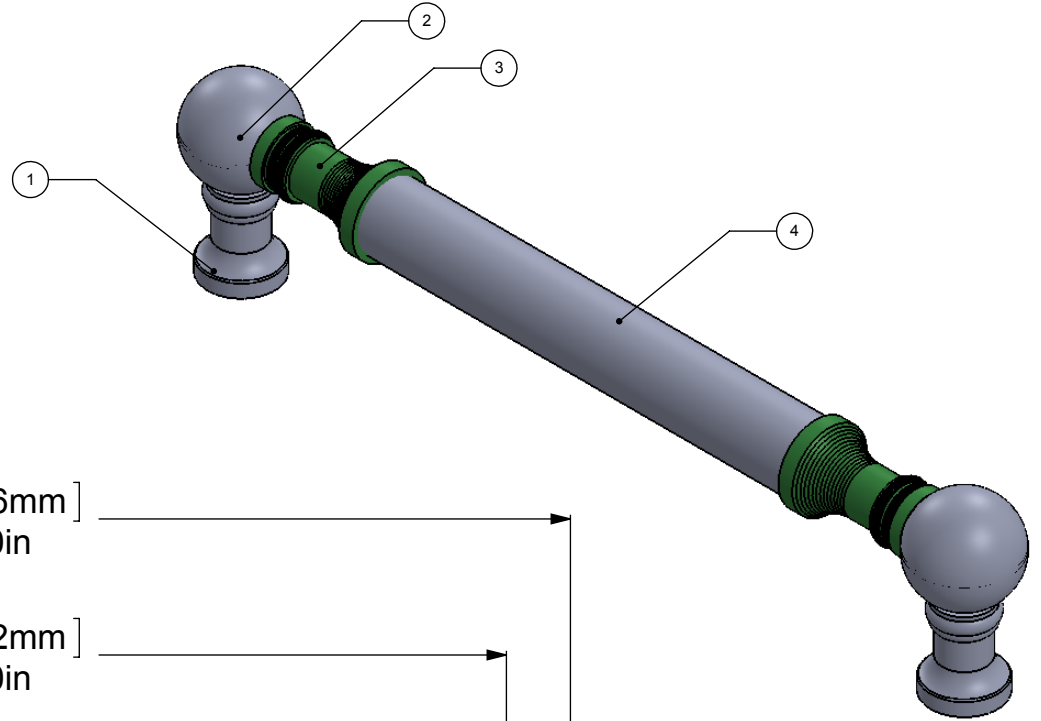

ITEM NO.	PART NUMBER	DESCRIPTION	QTY.
1	PSTD8-8	NECK	2
2	BL2T-1	BALL	2
3	NKSL-1.25	NECK	2
4	TU34-5	TUBE	1

UNLESS OTHERWISE STATED

.X	±.3mm
.XX	±.15mm
.XXX	±.008mm

COPYRIGHT © Allied Brass 2017

DRAWN	5/26/2017	I.M
CHECKED	5/26/2017	P.D
APPROVED	5/26/2017	R.A

MATERIAL:	BRASS
DESCRIPTION:	8 Inch Door Pull

FINISH	TBD
QUANTITY	TBD
DRAWING No.	W-3/8
REV	0
SCALE	1:1.5
SHEET: 01	A4