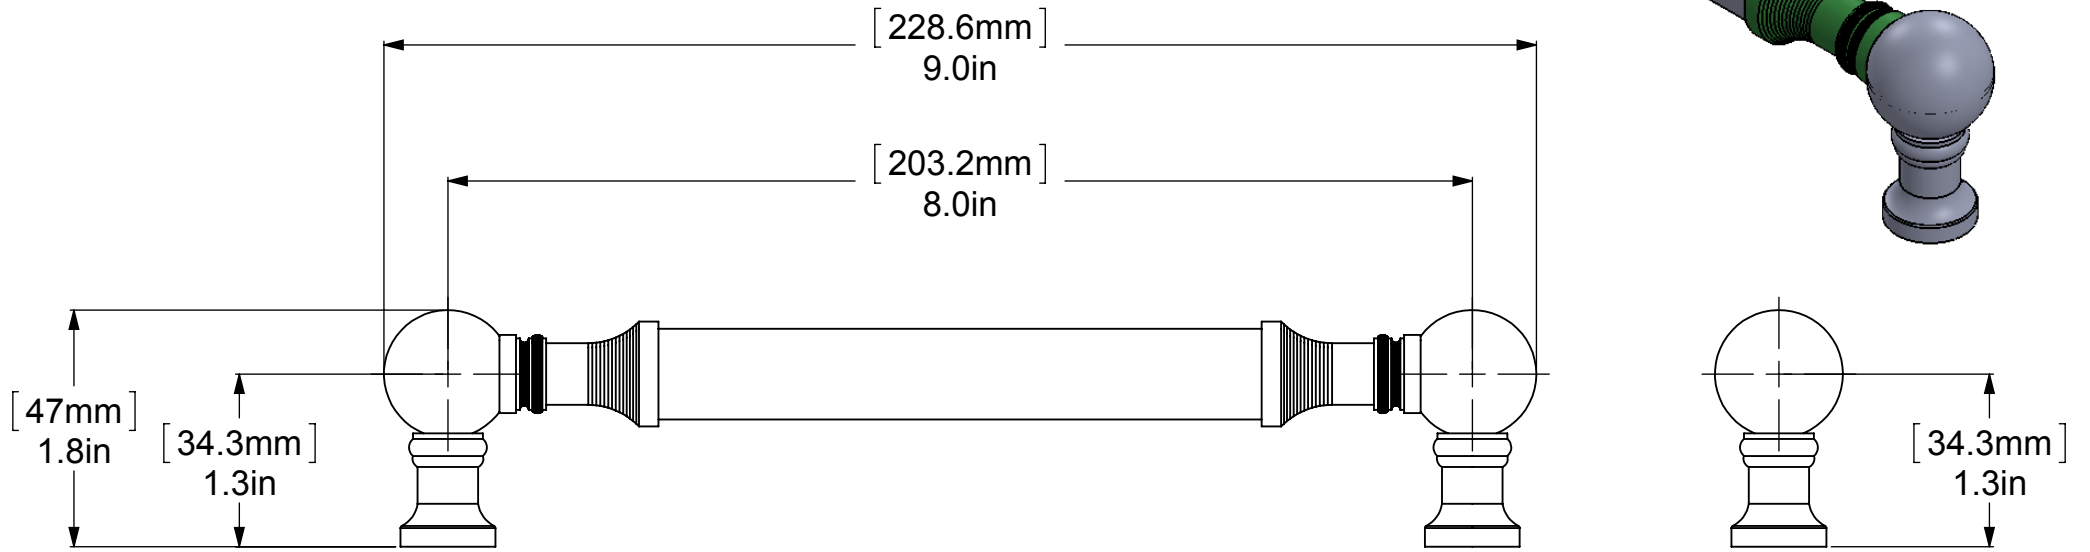

ITEM NO.	PART NUMBER	DESCRIPTION	QTY.
1	PSTD8-8	NECK	2
2	BL2T-1	BALL	2
3	NKSL-1.25	NECK	2
4	TU34-5	TUBE	1

UNLESS OTHERWISE STATED

.X	±.3mm
.XX	±.15mm
.XXX	±.008mm

COPYRIGHT © Allied Brass 2017

DRAWN	5/26/2017	I.M
CHECKED	5/26/2017	P.D
APPROVED	5/26/2017	R.A

MATERIAL:	BRASS
DESCRIPTION:	8 Inch Door Pull

FINISH	TBD
QUANTITY	TBD
DRAWING No.	W-3/8
REV	0
SCALE	1:1.5
SHEET: 01	A4