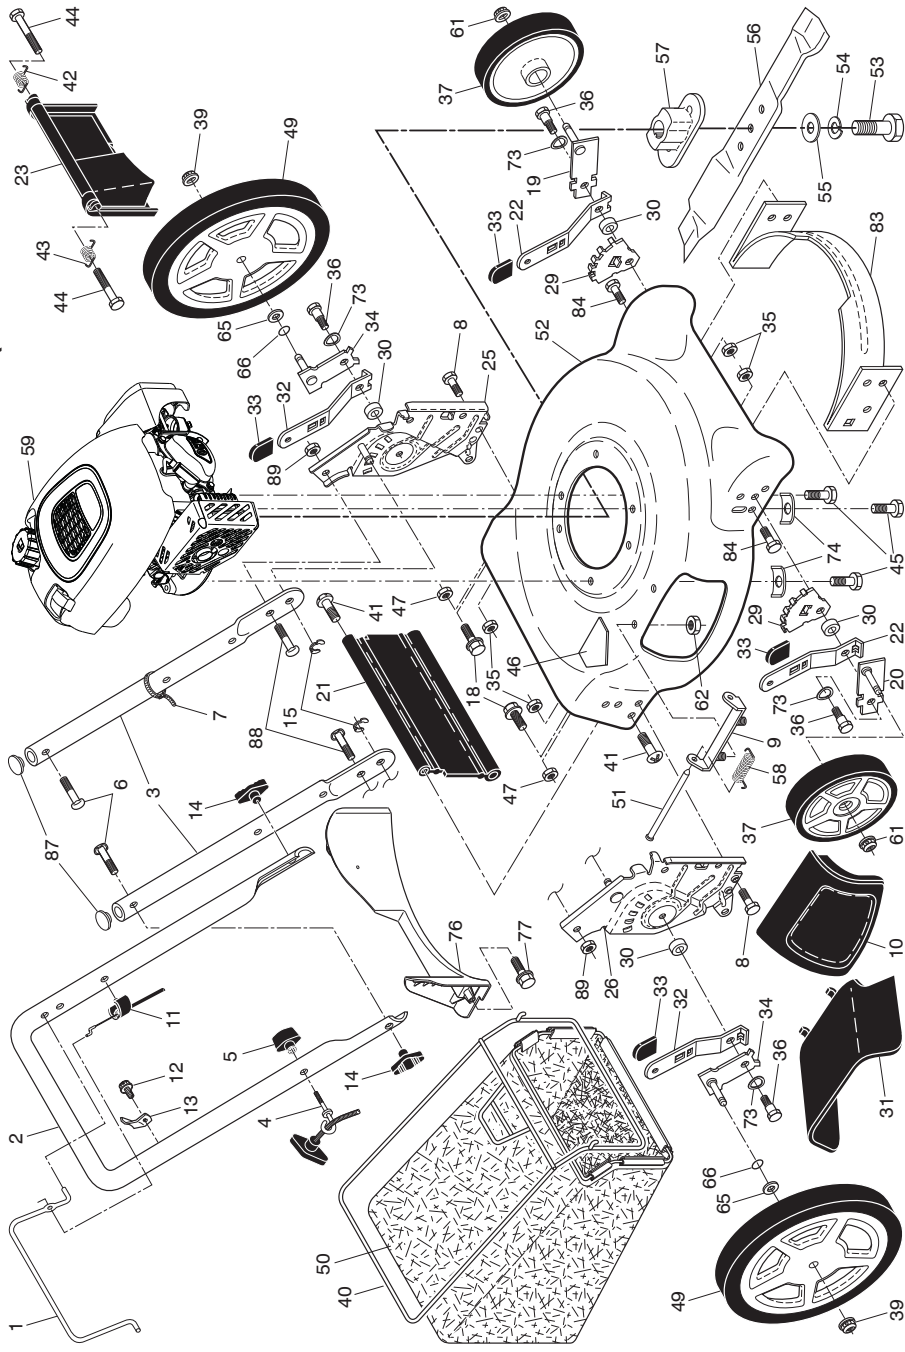

ILLUSTRATED PARTS LIST

POULAN[®]PRO

ROTARY LAWN MOWER

MODEL NUMBER: **PR174N21RH3**

MFG. ID. NUMBER: **96132010600**

POULAN PRO LAWN MOWER -- MODEL NUMBER PR174N21RH3 (MFG. ID. NO. 96132010600)

2

POULAN PRO LAWN MOWER -- MODEL NUMBER PR174N21RH3 (MFG. ID. NO. 96132010600)

3

IMPORTANT: Use only Original Equipment Manufacturer (O.E.M.) replacement parts. Failure to do so could be hazardous, damage your lawn mower and void your warranty.

NOTE: All component dimensions given in U.S. inches. 1 inch = 25.4 mm.