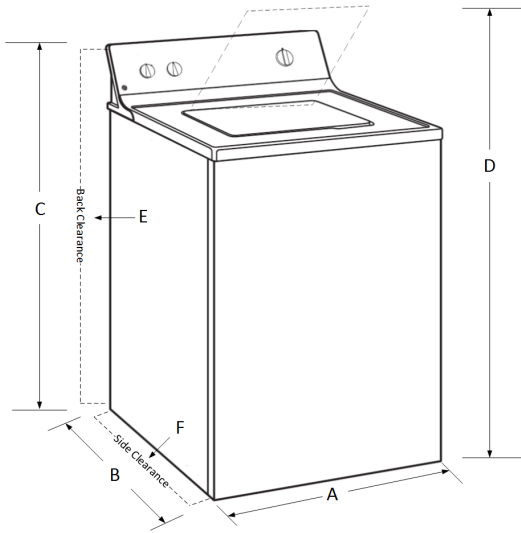

WT5270CW

4.9 cu.ft. MEGA Capacity High Efficiency Top Load Washer

LAUNDRY

OPTIONS 13

Soak, Extra Rinse, Fabric Softener, Delay Wash (up to 19 hrs), Child Lock, Custom Program, Signal, Rinse+Spin, Spin Only, ColdWash™, StainCare™, Water Plus, Add Garments

PROGRAMS 8

Cotton/Normal, Tub Clean, Bulky/Bedding, Heavy Duty, Speed Wash, Delicates, BrightWhites™, Download

DIMENSIONS

Product Width	A	27"
Product Depth	B	28 3/8"
Product Height	C	45 5/8"
With Door Open	D	56"
Back Clearance	E	4"
Side Clearance	F	1"
Carton (WxHxD, inch)	29 1/2" x 48" x 31 1/4"	
Weight (Product, lbs)	146.5	
Weight (Carton, lbs)	161.9	