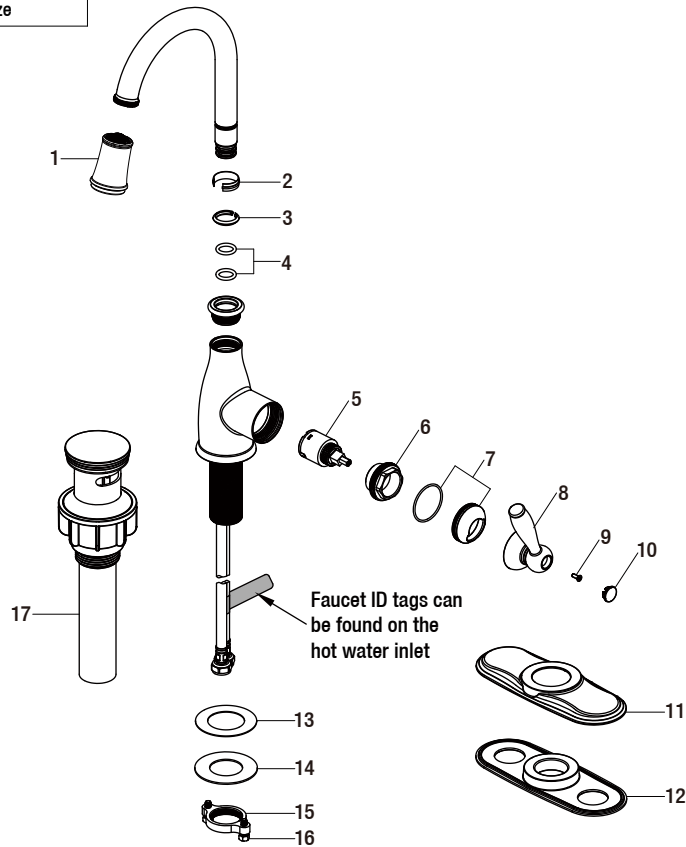

Replacement Parts List

Mandouri LED 4" 1-Handle Bath Faucet

MODEL	SKU #	FINISH
HD67816W-5027D	302871342	Bronze

Many replacement parts can be purchased online or at your local store. Please use the table below to identify the part SKU number needed, go to HOMEDEPOT.COM, and check for online and store availability. If you can't find the part you are looking for, please call 1-855-HD-GLACIER.

Part	Description	Part #	Internet SKU #	Store SKU #
1	Aerator	RP3021827D		
2	Wearable Ring	RP70077		
3	Clip	RP70106		
4	O-ring	RP60107		
5	Cartridge	RP20104		
6	Bonnet Nut	RP70613		
7	Cap & O-ring	RP8052427D		
8	Handle	RP1356127D		
9	Screw	RP50205		

Part	Description	Part #	Internet SKU #	Store SKU #
10	Index	RP1008927D		
11	Deck Plate	RP8062927D		
12	Gasket	RP80630		
13	Plastic Washer	RP64131		
14	Metal Washer	RP64188		
15	Nut	RP56086		
16	Screw	RP50004		
17	Press Pop-up Assembly	RP4017627D		