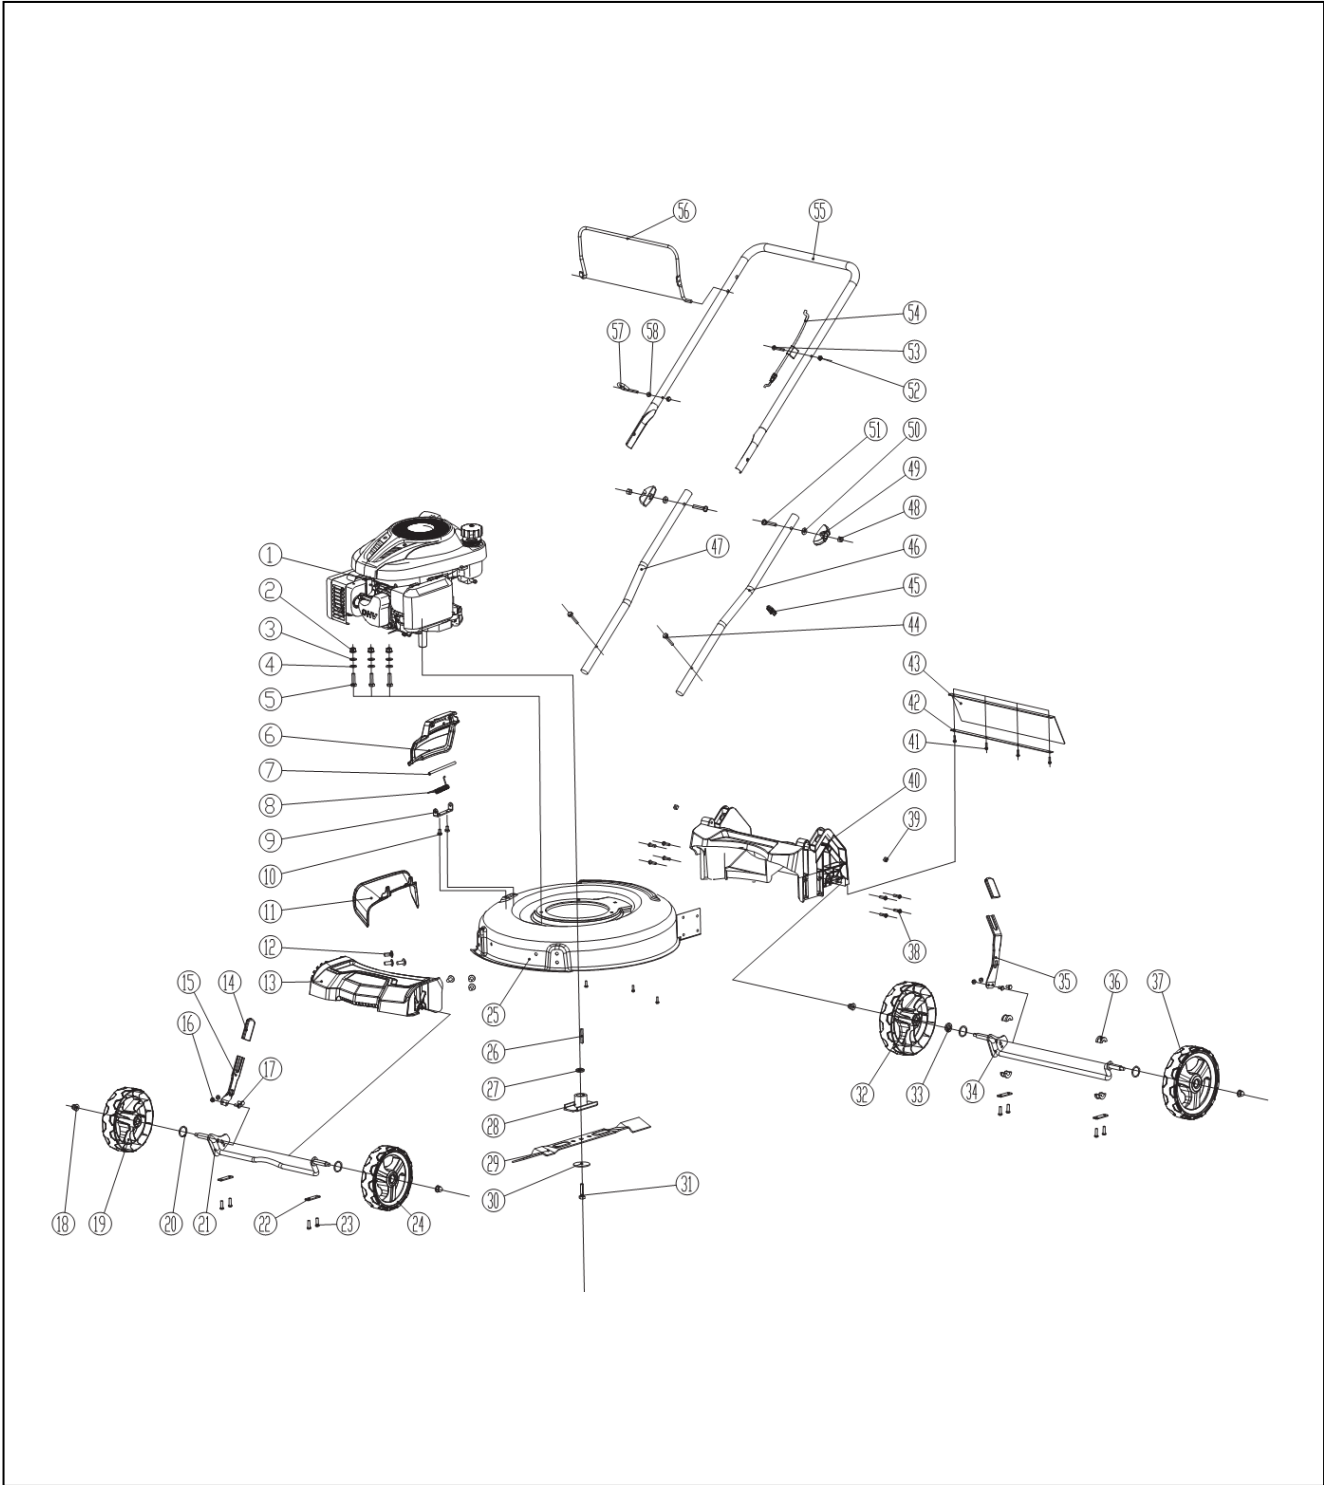

EXPLODED VIEW AND PARTS LIST

Item	Stock#	Description	QTY
1	303190263	Vertical shaft engine	1
2	303030036	Nylon locknut	3
3	303042023	Flat washer	3
4	303041022	Washer	3
5	303020274	Hex washer screw	3
6	203050381	Side discharge deflector	1
7	303090066A	Spring pin shaft	1
8	303160455	Torsional spring	1
9	303160456	Side Discharge Bracket	1
10	303020468	Hex washer screw	2
11	203050382	Side discharge chute	1
12	303010329	Self-tapping screw	6
13	203050383	Front cover	1
14	302030053	Sheath	2
15	303071032	Front adjustment spring leaf	1
16	303030032	Nylon locknut	4
17	303020339	Hex washer screw	6
18	303030118	Flange nylon nut	4
19	203050384	7" Right wheel	1
20	303043005	Corrugated washer	4
21	303180934	Front axle seaming	1
22	303071034	Axle keeper	4
23	303010216	Self-tapping screw	8
24	203050385	7" Left wheel	1
25	303180944	21" Steel deck	1
26	303110033	Flat key	1
27	303160741	Flat washer	1
28	303180937	Blade connector	1
29	303071037	21" Blade	1

Item	Stock#	Description	QTY
30	303043023A	Butterfly washer	1
31	303020469	Hex washer screw	1
32	203050386	8" Right wheel	1
33	303060133	Axle sleeve	1
34	303180938	Rear axle seaming	1
35	303071038	Rear adjustment spring leaf	1
36	203021112	Wheel sleeve	4
37	203050387	8" Left wheel	1
38	303010332	Flange self-tapping screw	8
39	303030119	Square nut	2
40	203050388	Rear base	1
41	303010095	Self-tapping screw	7
42	303071047	Rubber keeper	1
43	302080050	Rubber sheet	1
44	303020558	Flange screw	2
45	203020065	Clip	1
46	303080488	Lower frame left	1
47	303080503	Lower frame right	1
48	303030066	Nut	2
49	203020336A	knob	2
50	303043010	Saddle washer	2
51	303020057	T bolt	2
52	303030025	Cover nut	2
53	303020442	Hex washer screw	1
54	302080049	Breaking cable	1
55	303080489	Upper frame	1
56	303080490	Cutting control bar	1
57	303160531	Hook	1
58	303030065	Nut	1