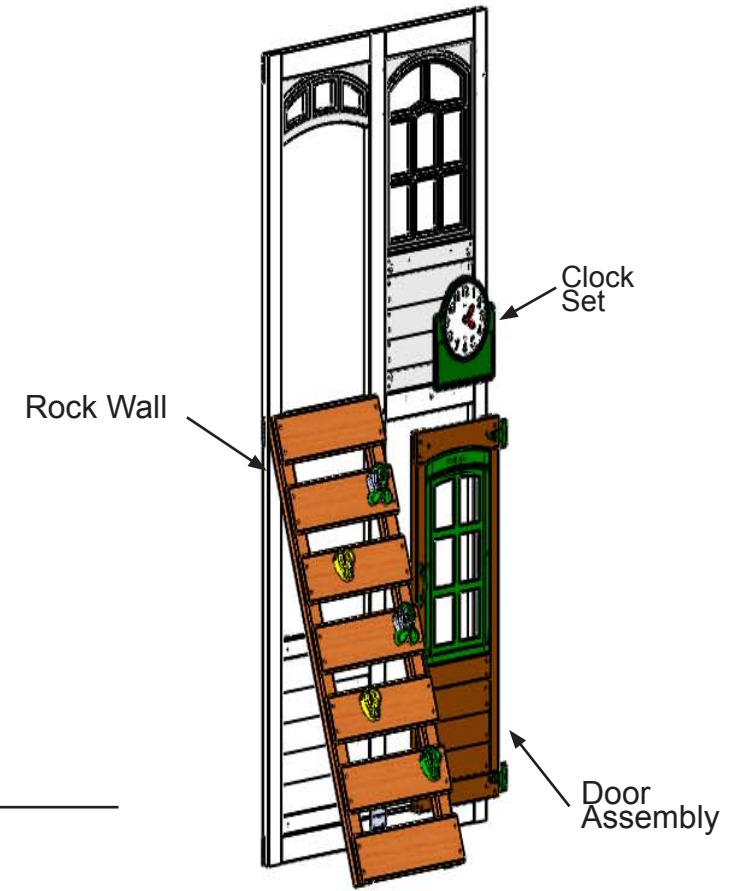

# Fort Guide: Creston Lodge

Rev. Jan 9-2015

## Front Installation

Deluxe Kitchen Set

## Left Side Installation