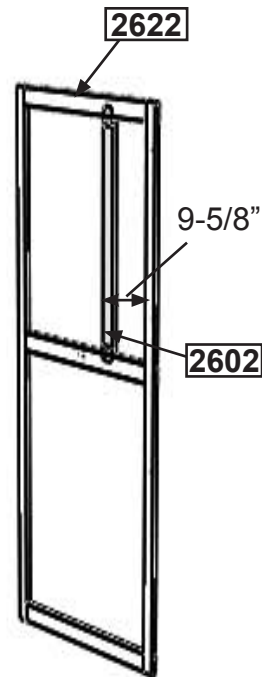

# Fort Guide: Creston Lodge

Rev. Jan 9-2015

## Front Installation

Deluxe Kitchen Set

## Left Side Installation