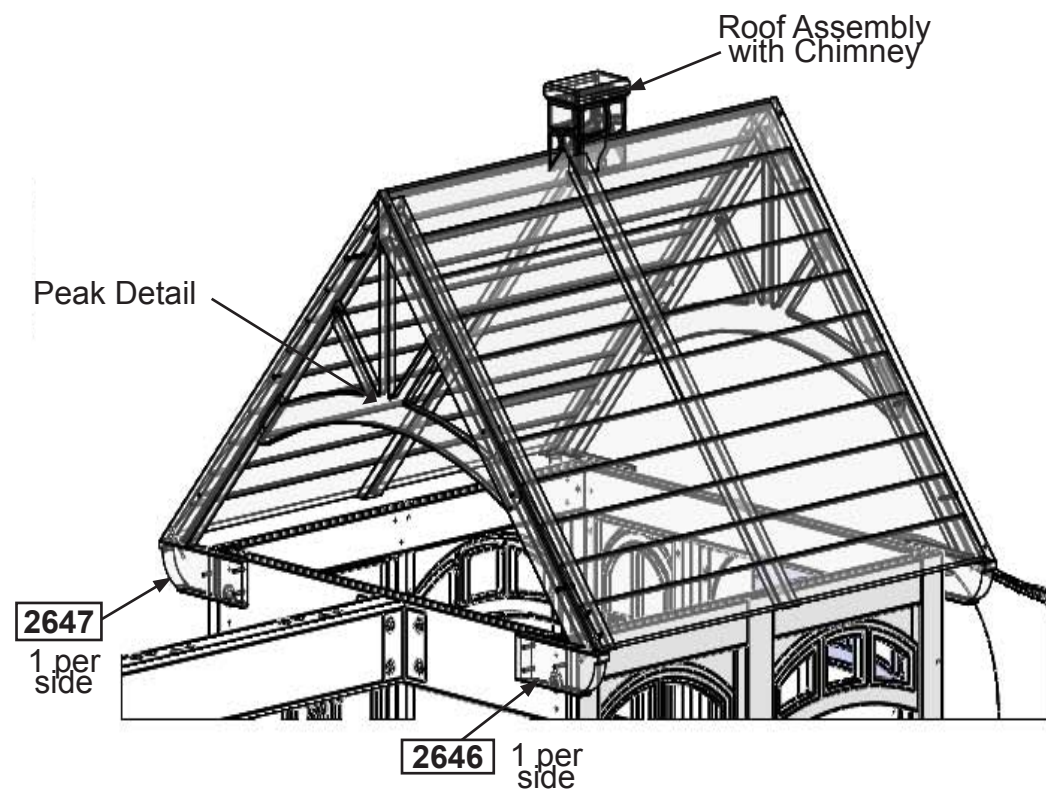

## Left Side Installation

# Fort Guide: Creston Lodge

Rev. Jan 9-2015

## Back Installation

## Roof Installation

Maximum Number of Users: 9