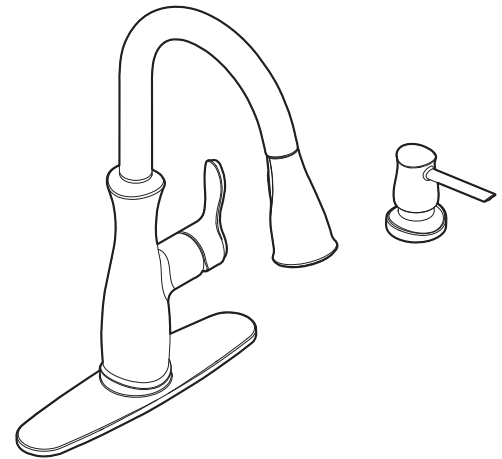

Buy it for looks. Buy it for life.®

Specifications

DESCRIPTION

- Reflex™ pulldown system offers smooth operation, easy movement and secure docking
- Metal construction with spot resist stainless finish
- Duralock® quick connect installation
- PowerClean Spray
- Flexible supply lines with 3/8"CC fittings connect directly to supply stop
- High arc spout provides height and reach to fill or clean large pots while pull out wand provides the maneuverability for cleaning or rinsing
- 360° rotating spout

OPERATION

- Lever style handle
- Temperature controlled by 100° arc of handle travel
- Operates with less than 5 lbs. of force
- Operates in stream or spray mode in the pulldown or retracted position

FLOW

- Flow is limited to 1.5 gpm (5.7 L/min) at 60 psi

CARTRIDGE

- 1255™ Duralast™ cartridge for Single-Handle Faucets

STANDARDS

- Third party certified to IAPMO Green, ASME A112.18.1/CSA B125.1 and all applicable requirements referenced therein including NSF 61/9 & 372
- Meets CalGreen and Georgia SB370 requirements
- Complies with California Proposition 65 and with the Federal Safe Drinking Water Act
- The backflow protection system in the device consists of two independently operating check valves, a primary and a secondary which prevent backflow
- **ADA** ♿ for lever handle

Nellis™
Single Handle
Pulldown Kitchen Faucet
Model: 87794SRS

NOTE: THIS FAUCET IS DESIGNED TO BE INSTALLED THROUGH 1, 2, 3 and 4 HOLE, 1-1/2" (38mm) MIN. DIA. (1 HOLE FOR SOAP DISPENSER)