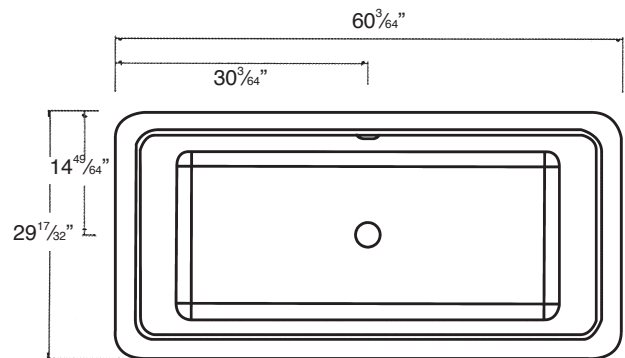

FEATURES

- 60.04" x 29.53" x 22.83" freestanding bathtub.
- Resin stone material.
- Center drain location. Spring-loaded chrome finish bottom drain included.
- Built-in overflow.
- 10 Year Limited Residential Warranty
3 Year Commercial Warranty

COLOR

- 01 White

FINISH

- (V) Velvet

Specified Model

Model	SMN6030
Dimensions	L60 ³ / ₆₄ " x W29 ¹ / ₂ " x H22 ⁷ / ₈ "
Drain Outlet	Center
Water Capacity	67 gallons
Cubic Feet	36.72
Item Weight	220 lbs.
Shipping Weight	331 lbs.
Material	Resin Stone
Installation	freestanding, floor mounted
Required	floor or wall mount faucet not supplied