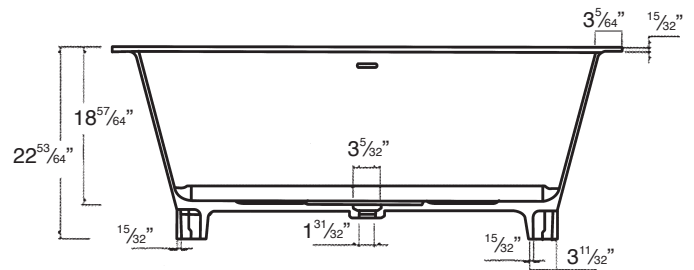

FEATURES

- 60.04" x 29.53" x 22.83" freestanding bathtub.
- Resin stone material.
- Center drain location. Spring-loaded chrome finish bottom drain included.
- Built-in overflow.
- 10 Year Limited Residential Warranty
3 Year Commercial Warranty

COLOR

- 01 White

FINISH

- (V) Velvet

Specified Model

Model	SMN6030
Dimensions	L60 ³ / ₆₄ " x W29 ¹ / ₂ " x H22 ⁷ / ₈ "
Drain Outlet	Center
Water Capacity	67 gallons
Cubic Feet	36.72
Item Weight	220 lbs.
Shipping Weight	331 lbs.
Material	Resin Stone
Installation	freestanding, floor mounted
Required	floor or wall mount faucet not supplied